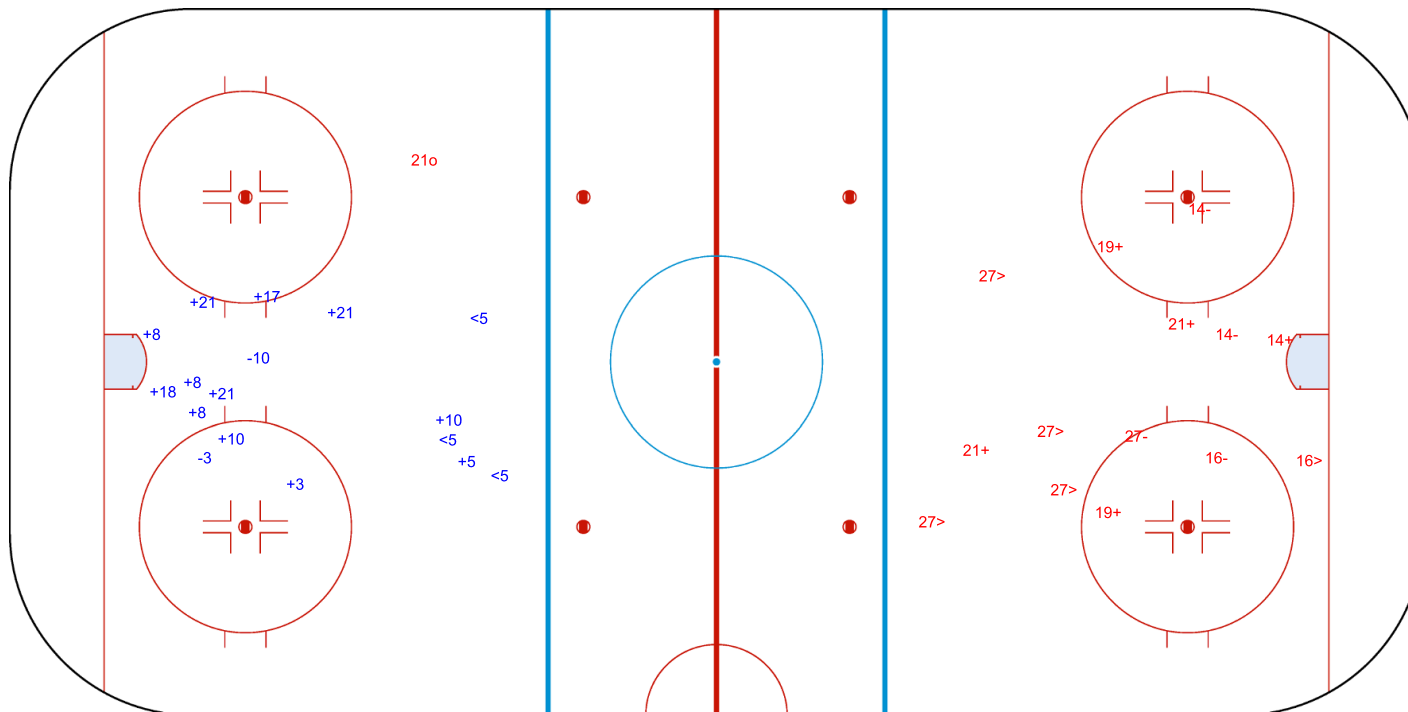

SHOT CHART
CRO - LTU

Shots by LTU
Goals (o): 0
SSP (-): 3
SSG (+): 5
SPG (-): 2

GK 25 of CRO

1st Period

Shots by CRO
Goals (o): 0
SSP (>): 5
SSG (+): 5
SPG (-): 3

GK 1 of LTU

Shots by CRO
Goals (o): 2 SSG (+): 10
SSP (<): 10 SPG (-): 4

GK 1 of LTU

LTU → 2nd Period ← CRO

Shots by LTU
Goals (o): 0 SSG (+): 6
SSP (>): 0 SPG (-): 1

GK 25 of CRO

Shots by LTU
Goals (o): 0
SSP (<): 3
SSG (+): 12
SPG (-): 2

GK 25 of CRO

3rd Period

Shots by CRO
Goals (o): 1
SSP (>): 5
SSG (+): 5
SPG (-): 4

GK 1 of LTU

ENG

Legend:	
ENG	Empty net goal
GK	Goalkeeper
SPG	Shots past goal
SSG	Shots saved by goalkeeper
SSP	Shots saved by player