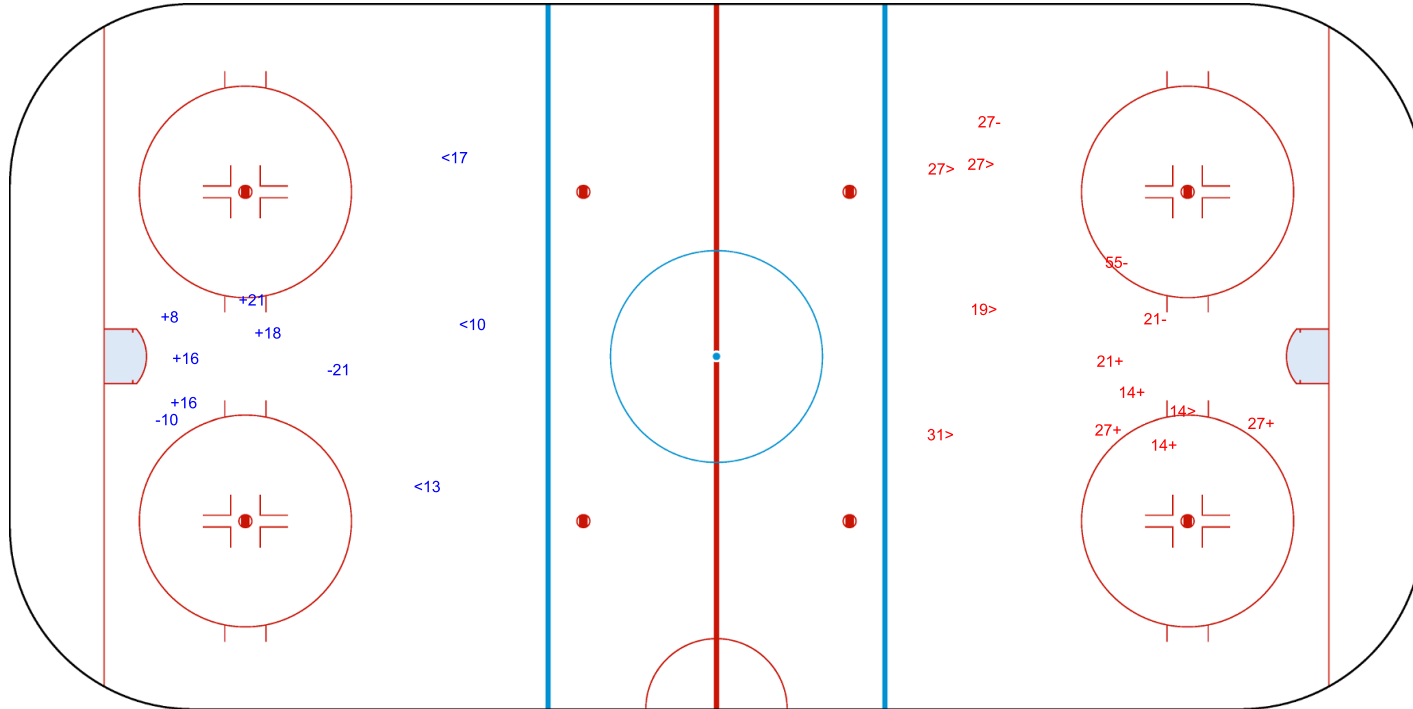

SHOT CHART
CRO - LTU

Shots by LTU
Goals (o): 0
SSP (-): 3
SSG (+): 5
SPG (-): 2

GK 25 of CRO

1st Period

Shots by CRO
Goals (o): 0
SSP (>): 5
SSG (+): 5
SPG (-): 3

GK 1 of LTU

Shots by CRO
Goals (o): 2 SSG (+): 10
SSP (<): 10 SPG (-): 4

GK 1 of LTU

LTU → 2nd Period ← CRO

Shots by LTU
Goals (o): 0 SSG (+): 6
SSP (>): 0 SPG (-): 1

GK 25 of CRO

Shots by LTU
Goals (o): 0
SSP (<): 3
SSG (+): 12
SPG (-): 2

GK 25 of CRO

3rd Period

Shots by CRO
Goals (o): 1
SSP (>): 5
SSG (+): 5
SPG (-): 4