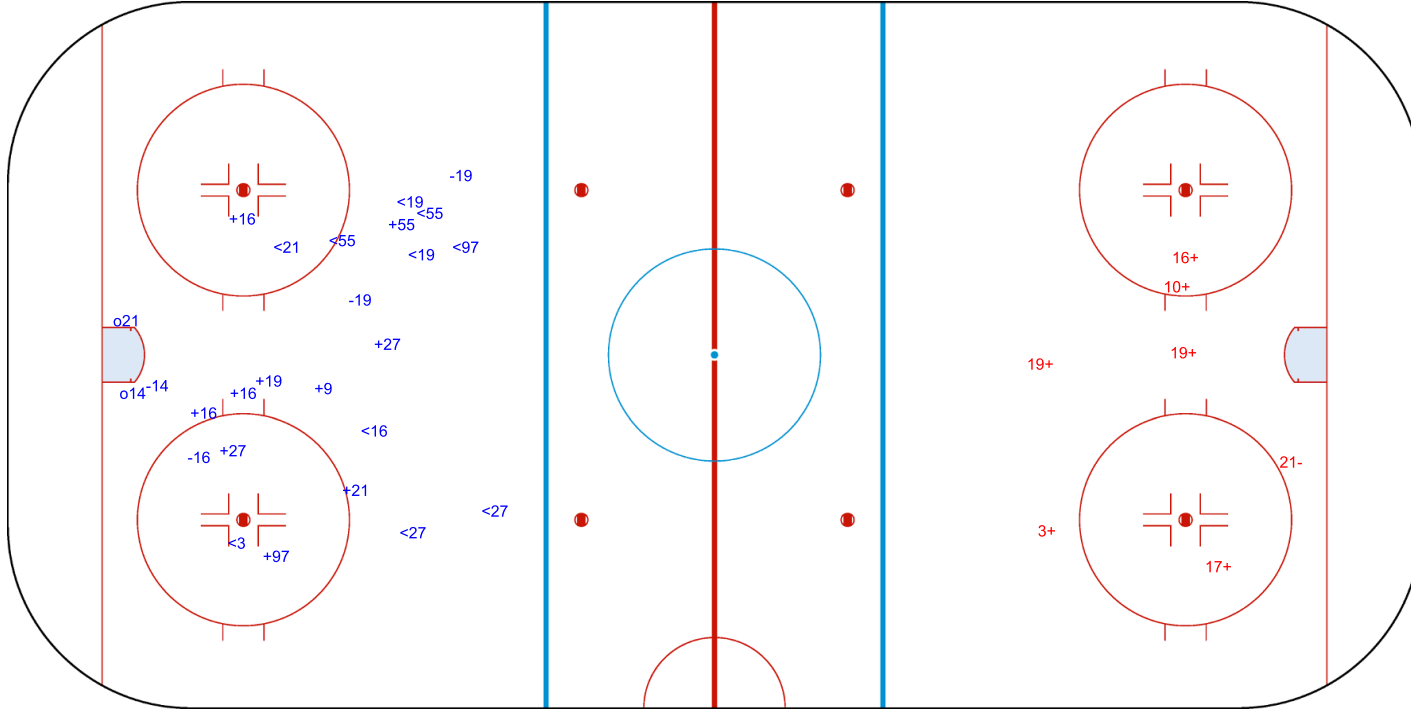

SHOT CHART
CRO - LTU

Shots by LTU
Goals (o): 0
SSP (-): 3
SSG (+): 5
SPG (-): 2

GK 25 of CRO

1st Period

Shots by CRO
Goals (o): 0
SSP (>): 5
SSG (+): 5
SPG (-): 3

GK 1 of LTU

Shots by CRO
Goals (o): 2 SSG (+): 10
SSP (<): 10 SPG (-): 4

GK 1 of LTU

LTU → 2nd Period ← CRO

Shots by LTU
Goals (o): 0 SSG (+): 6
SSP (>): 0 SPG (-): 1

GK 25 of CRO

Shots by LTU
Goals (o): 0
SSP (<): 3
SSG (+): 12
SPG (-): 2

GK 25 of CRO

3rd Period

Shots by CRO
Goals (o): 1
SSP (>): 5
SSG (+): 5
SPG (-): 4