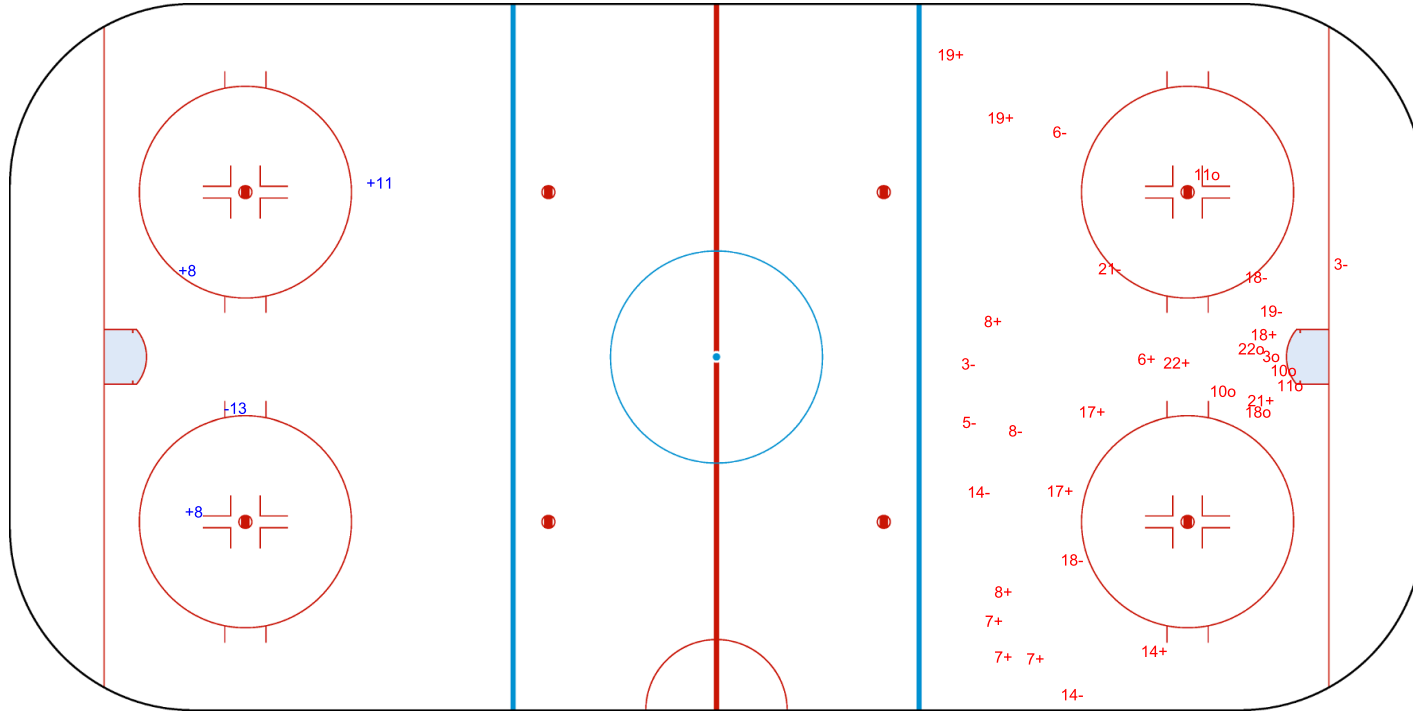

SHOT CHART
ROU - TPE

Shots by ROU
Goals (o): 2
SSP (<): 0
SSG (+): 20
SPG (-): 6

GK 25 of TPE

1st Period

Shots by TPE
Goals (o): 1
SSP (>): 0
SSG (+): 2
SPG (-): 1

GK 20 of ROU

Shots by TPE

Goals (o): 0 SSG (+): 3
SSP (<): 0 SPG (-): 1

GK 20 of ROU

ROU → 2nd Period ← TPE

Shots by ROU

Goals (o): 7 SSG (+): 14
SSP (>): 0 SPG (-): 11

GK 1 of TPE

GK 25 of TPE

Shots by ROU

Goals (o): 3 SSG (+): 12
SSP (<): 0 SPG (-): 3