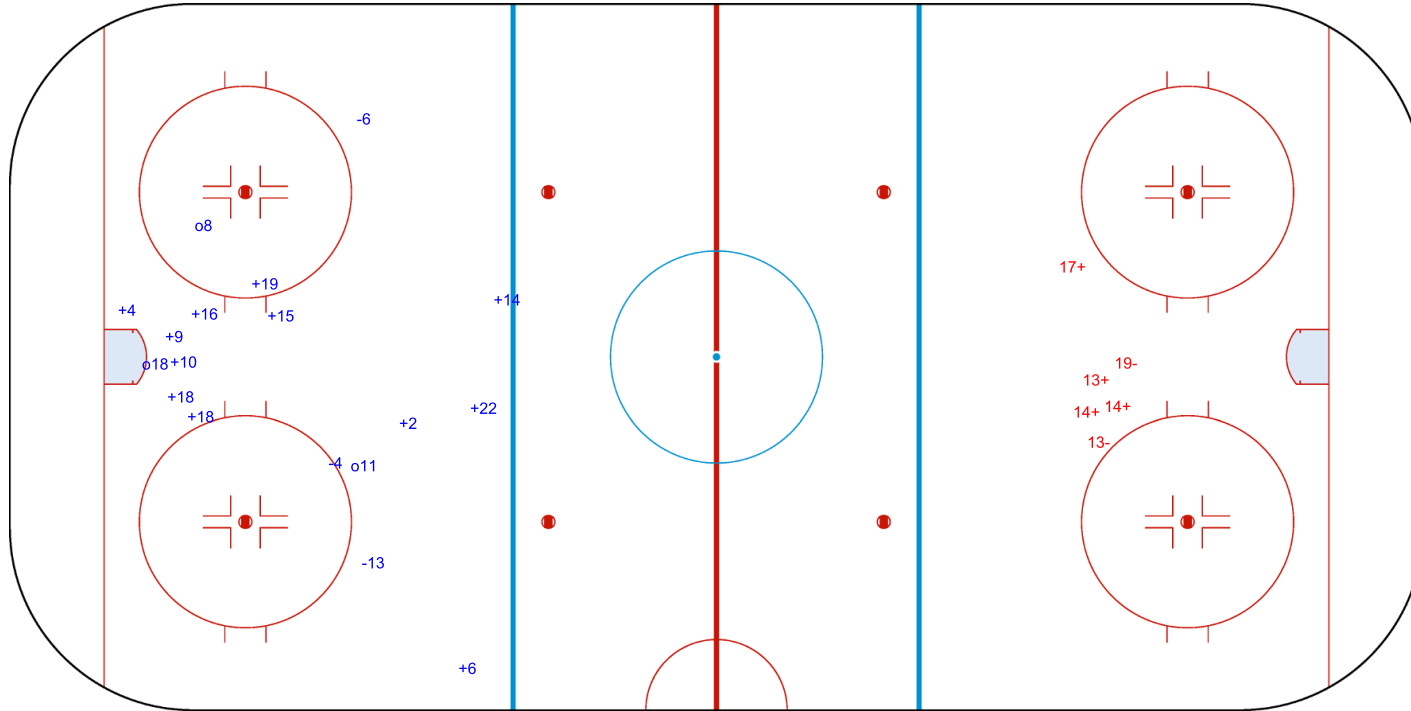

Shots by ROU

Goals (o): 3   SSG (+): 12
SSP (<): 0   SPG (-): 3

GK 1 of TPE

3rd Period

Shots by TPE

Goals (o): 0   SSG (+): 4
SSP (>): 0   SPG (-): 2

GK 20 of ROU

Legend:							
GK	Goalkeeper	SPG	Shots past goal	SSG	Shots saved by goalkeeper	SSP	Shots saved by player