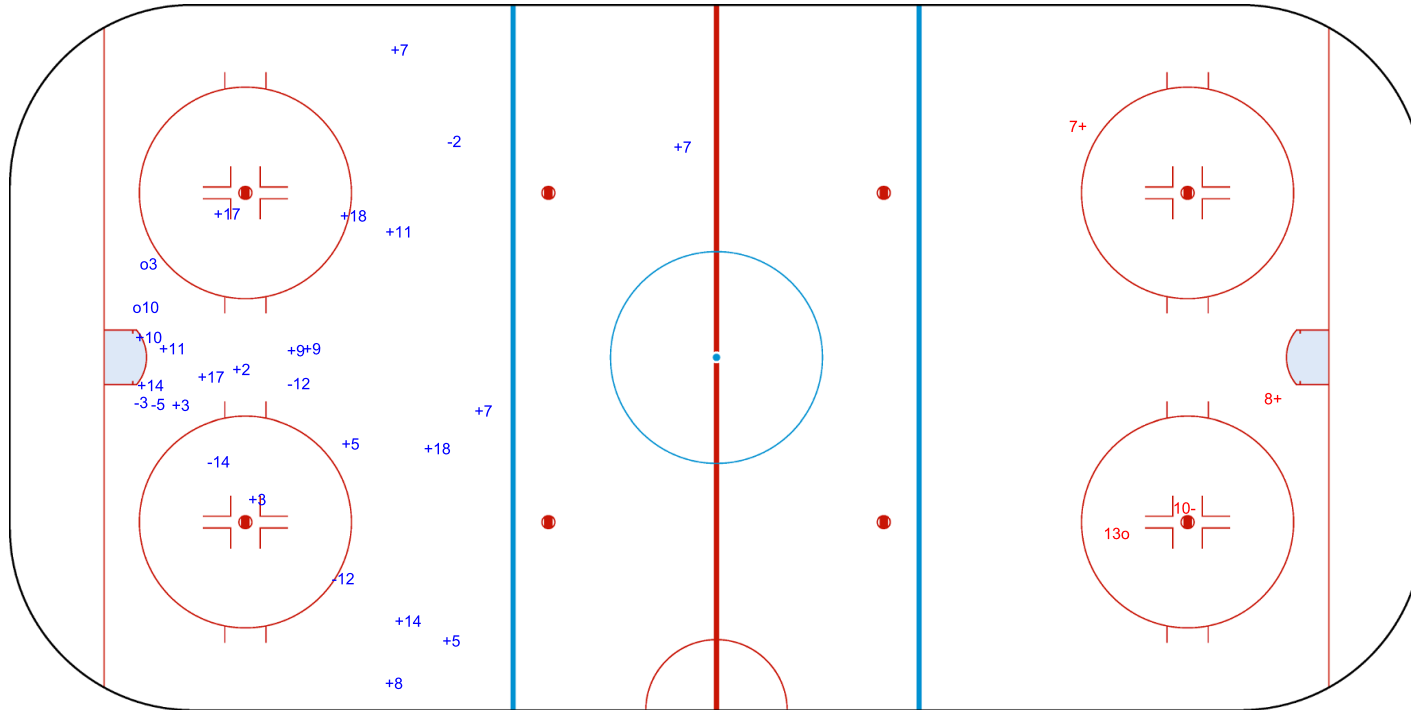

SHOT CHART
ROU - TPE

Shots by ROU
Goals (o): 2
SSP (<): 0
SSG (+): 20
SPG (-): 6

GK 25 of TPE

1st Period

Shots by TPE
Goals (o): 1
SSP (>): 0
SSG (+): 2
SPG (-): 1

GK 20 of ROU

Shots by TPE

Goals (o): 0 SSG (+): 3
SSP (<): 0 SPG (-): 1

GK 20 of ROU

ROU → 2nd Period ← TPE

Shots by ROU

Goals (o): 7 SSG (+): 14
SSP (>): 0 SPG (-): 11

GK 1 of TPE

GK 25 of TPE

Shots by ROU

Goals (o): 3 SSG (+): 12
SSP (<): 0 SPG (-): 3