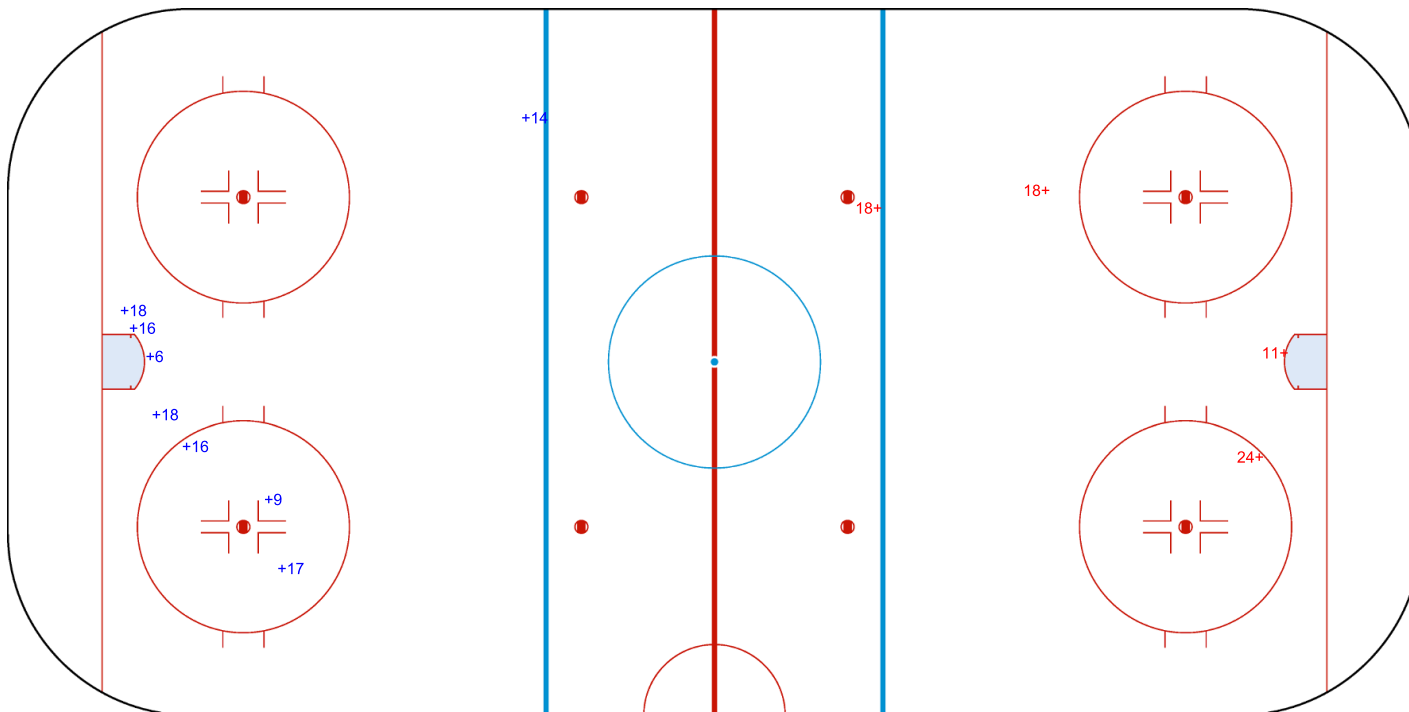

GK 20 of TUR

Shots by ISL

Goals (o): 0 SSG (+): 8

SSP (<): 0 SPG (-): 0

GK 20 of TUR

Period: 2

Shots by TUR

Goals (o): 0 SSG (+): 4

SSP (>): 0 SPG (-): 0

GK 25 of ISL

Shots by TUR

Goals (o): 0 SSG (+): 3
SSP (<): 0 SPG (-): 0

GK 25 of ISL

Period: 3

Shots by ISL

Goals (o): 3 SSG (+): 14
SSP (>): 0 SPG (-): 0