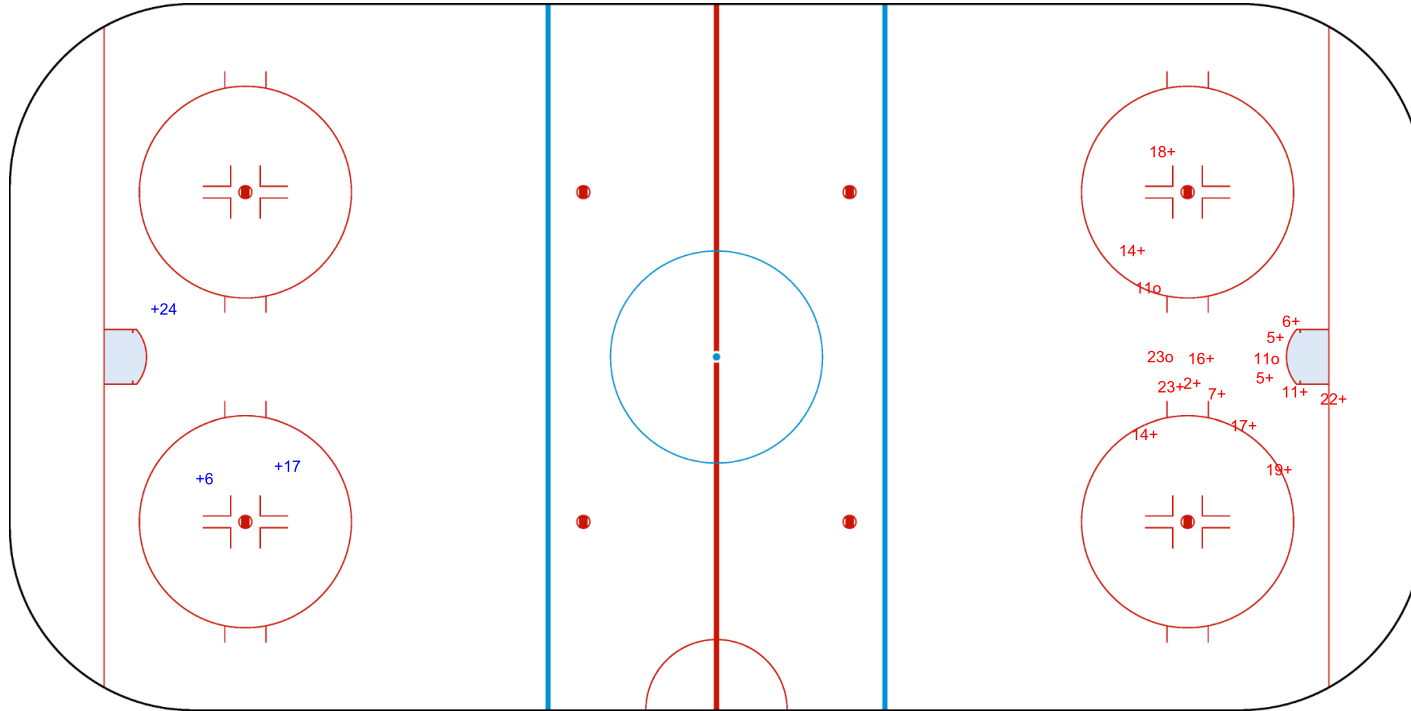

Shots by TUR

Goals (o): 0   SSG (+): 3
SSP (<): 0   SPG (-): 0

GK 25 of ISL

Period: 3

Shots by ISL

Goals (o): 3   SSG (+): 14
SSP (>): 0   SPG (-): 0

GK 20 of TUR

Legend:	
GK Goalkeeper	SSP Shots saved by player
SPG Shots past goal	SSG Shots saved by goalkeeper