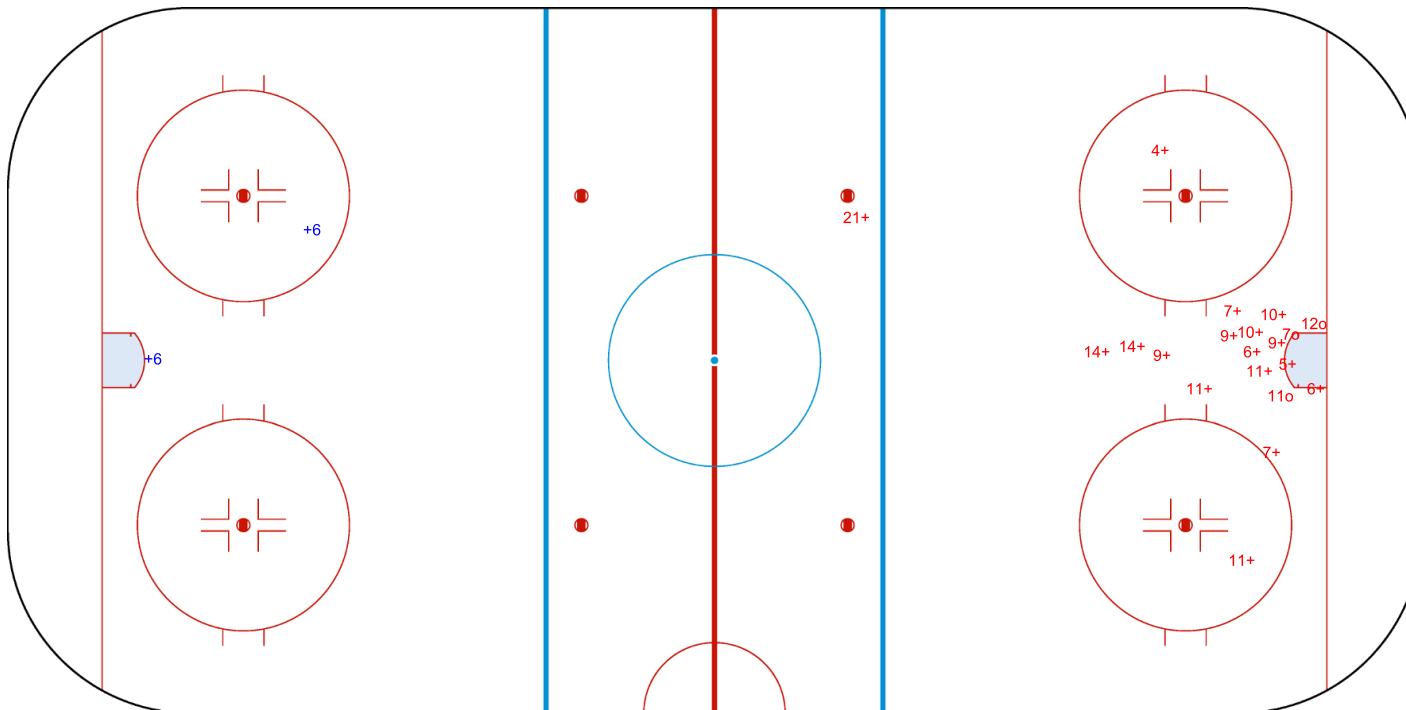

SHOT CHART

ISL - TUR

Period: 1

Shots by TUR
Goals (o): 0
SSP (<): 0

SSG (+): 2
SPG (-): 0

GK 25 of ISL

Shots by ISL
Goals (o): 3
SSP (>): 0

SSG (+): 17
SPG (-): 0

GK 20 of TUR

Shots by ISL

Goals (o): 0 SSG (+): 8

SSP (<): 0 SPG (-): 0

GK 20 of TUR

Period: 2

Shots by TUR

Goals (o): 0 SSG (+): 4