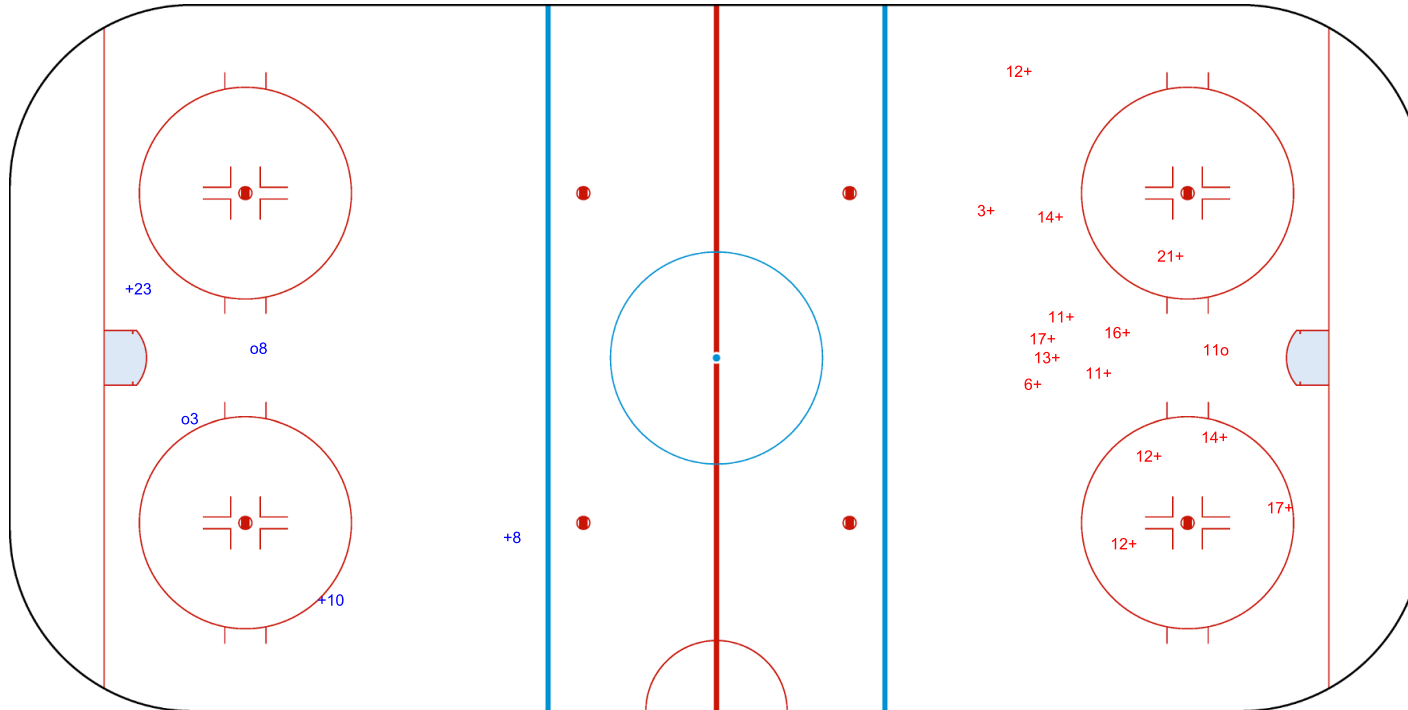

GK 1 of JPN

**Period: 3**

Shots by JPN

Goals (o): 1    SSG (+): 14  
 SSP (>): 0    SPG (-): 0

GK 20 of GER

<b>Legend:</b>	<b>GK</b> Goalkeeper	<b>SPG</b> Shots past goal	<b>SSG</b> Shots saved by goalkeeper	<b>SSP</b> Shots saved by player
----------------	----------------------	----------------------------	--------------------------------------	----------------------------------