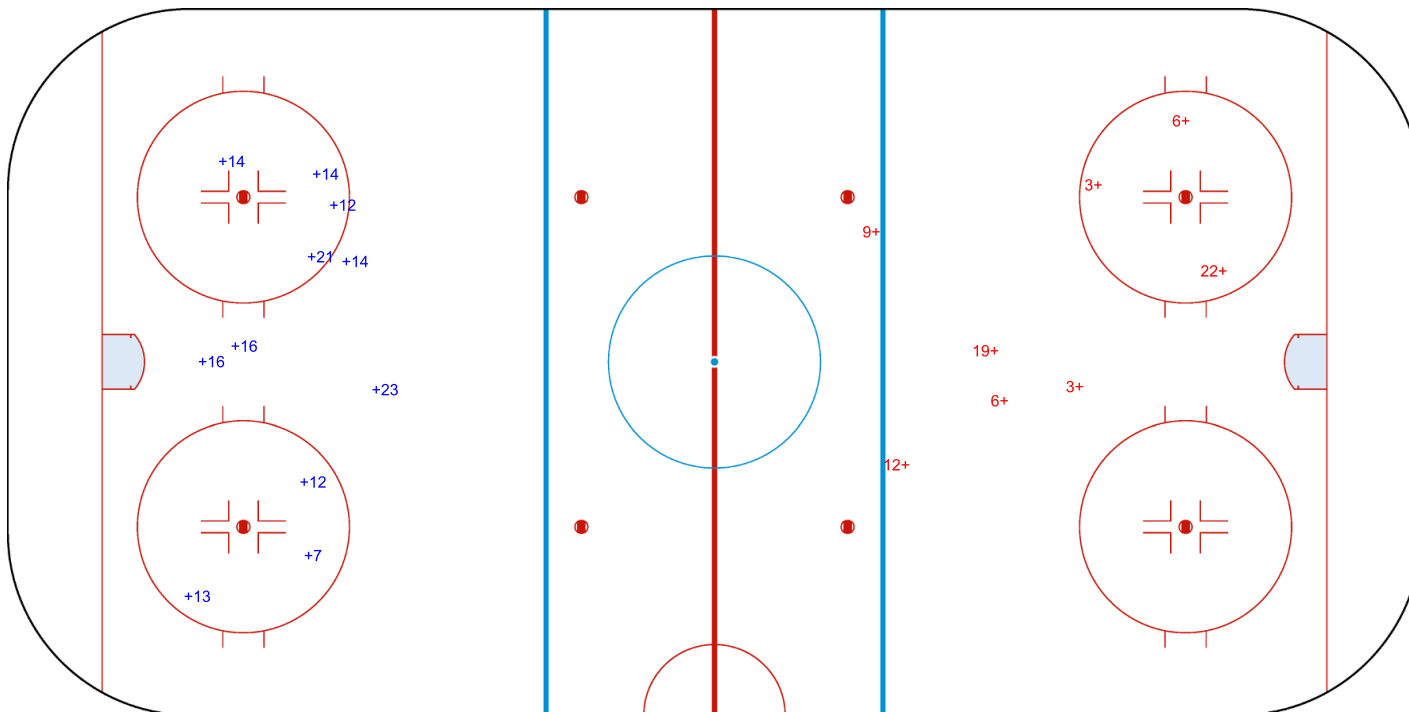

Shots by JPN  
Goals (o): 0    SSG (+): 11  
SSP (<): 0    SPG (-): 0

GK 20 of GER

Period: 2

Shots by GER  
Goals (o): 0    SSG (+): 8  
SSP (>): 0    SPG (-): 0

GK 1 of JPN

Shots by GER

Goals (o): 2    SSG (+): 3  
 SSP (<): 0    SPG (-): 0