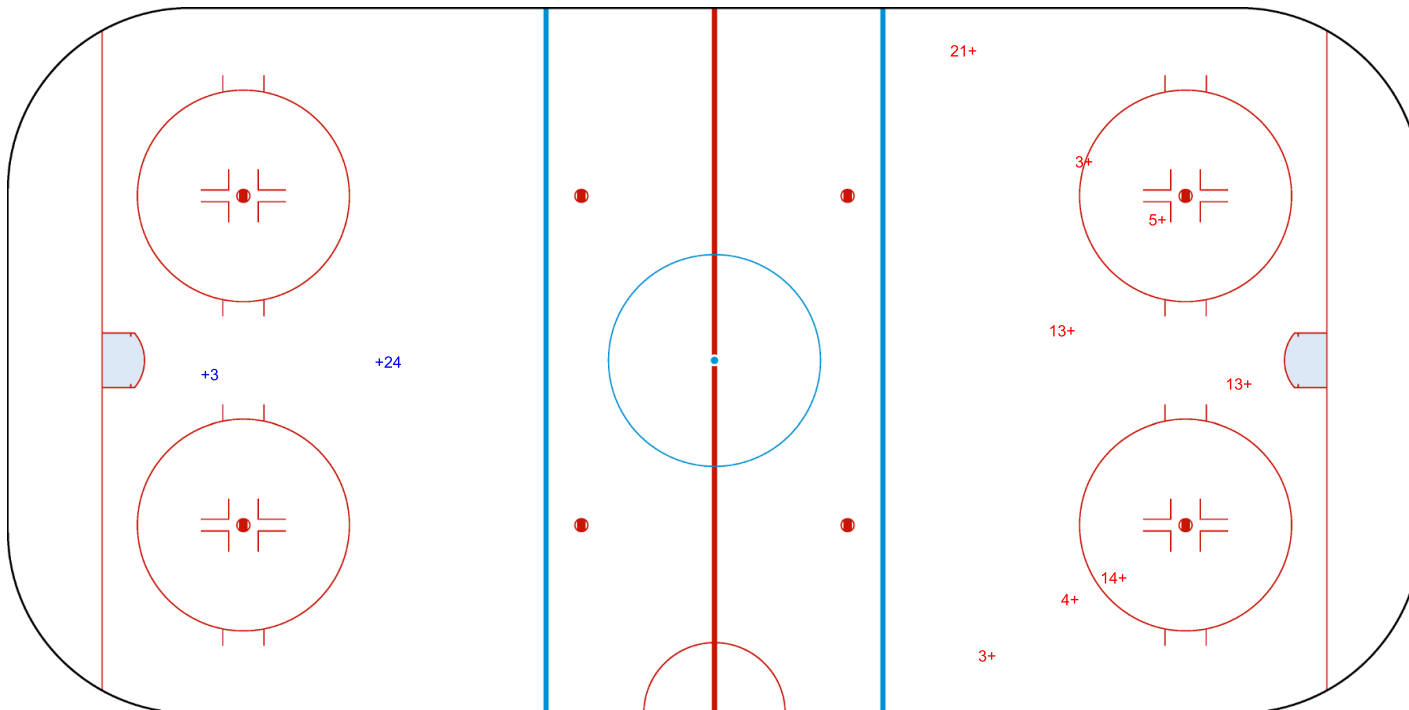

**SHOT CHART**

**JPN - GER**

Shots by GER  
 Goals (o): 0    SSG (+): 2  
 SSP (-): 0    SPG (-): 0

GK 1 of JPN

**Period: 1**

Shots by JPN  
 Goals (o): 0    SSG (+): 8  
 SSP (>): 0    SPG (-): 0

GK 20 of GER