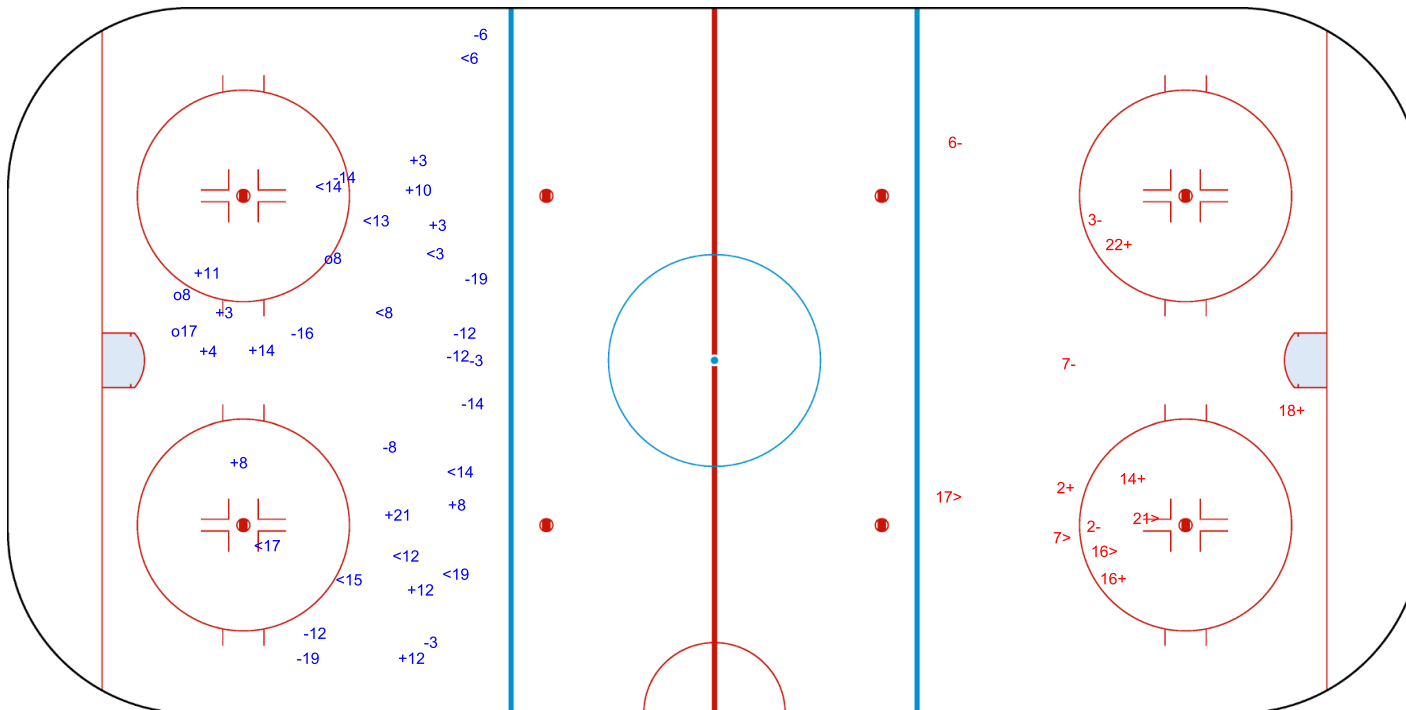

SHOT CHART

JPN - AUT

1st Period

Shots by AUT

Goals (o): 3   SSG (+): 12
SSP (<): 10   SPG (-): 12

GK 25 of JPN

Shots by JPN

Goals (o): 0   SSG (+): 5
SSP (>): 4   SPG (-): 4

GK 25 of AUT