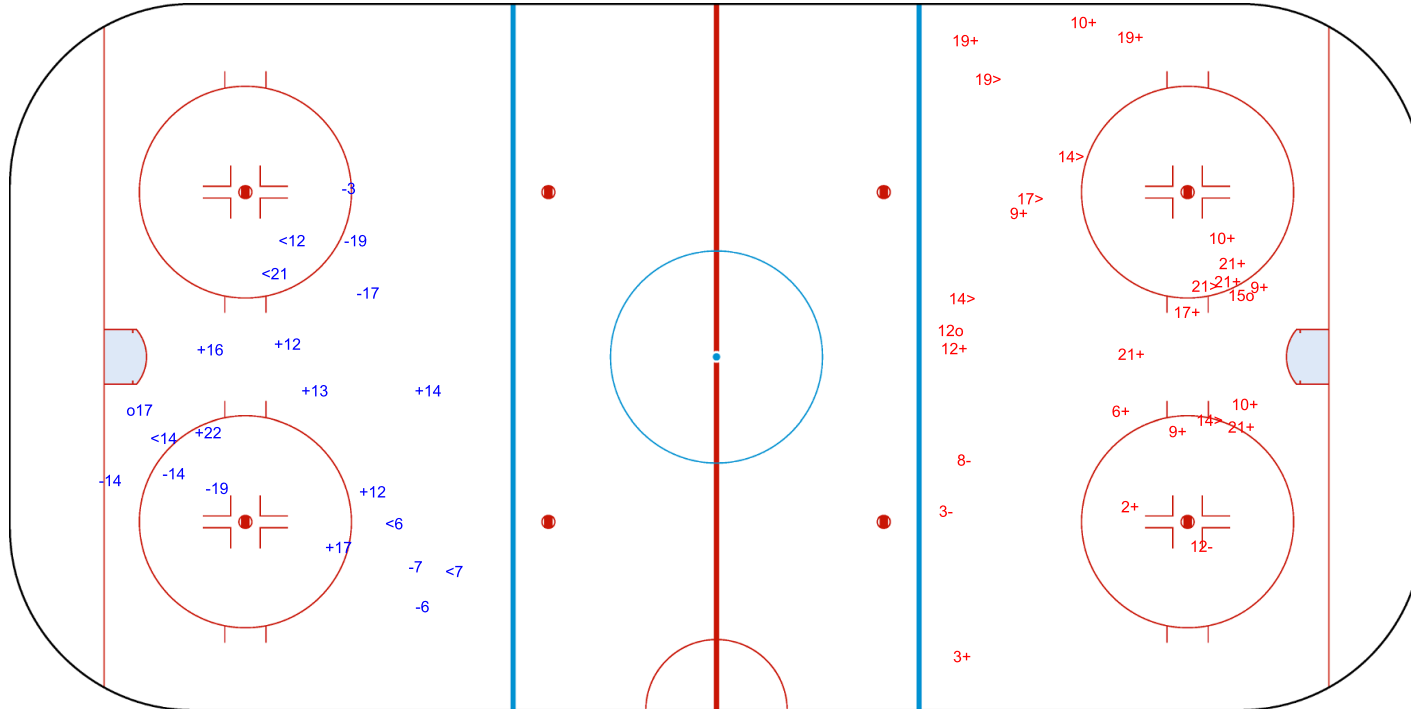

GK 25 of AUT

Shots by JPN

Goals (o): 1 SSG (+): 7
SSP (<): 5 SPG (-): 8

GK 25 of AUT

2nd Period

Shots by AUT

Goals (o): 2 SSG (+): 17
SSP (>): 6 SPG (-): 3

GK 25 of JPN