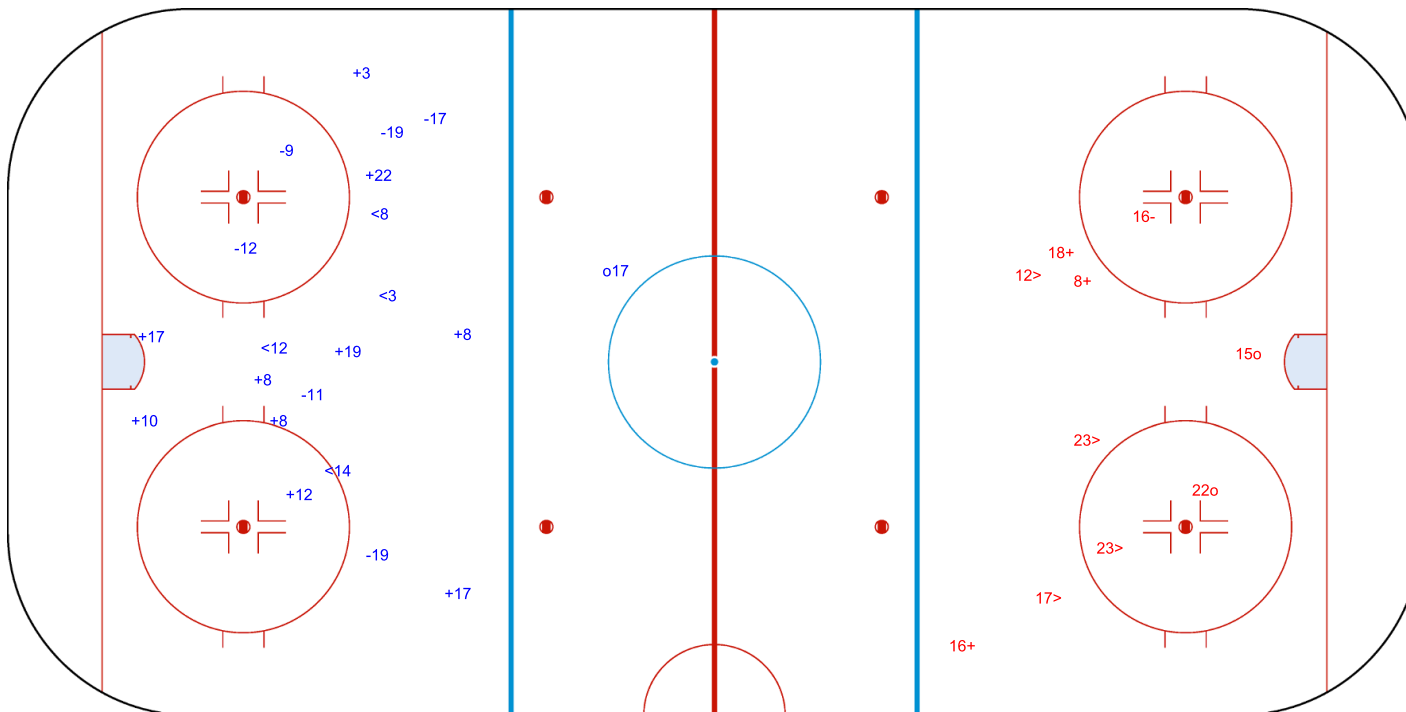

Shots by AUT
Goals (o): 1 SSG (+): 10
SSP (<): 4 SPG (-): 6

GK 25 of JPN

ENG

JPN

3rd Period

AUT

Shots by JPN
Goals (o): 2 SSG (+): 3
SSP (>): 4 SPG (-): 1

GK 25 of AUT