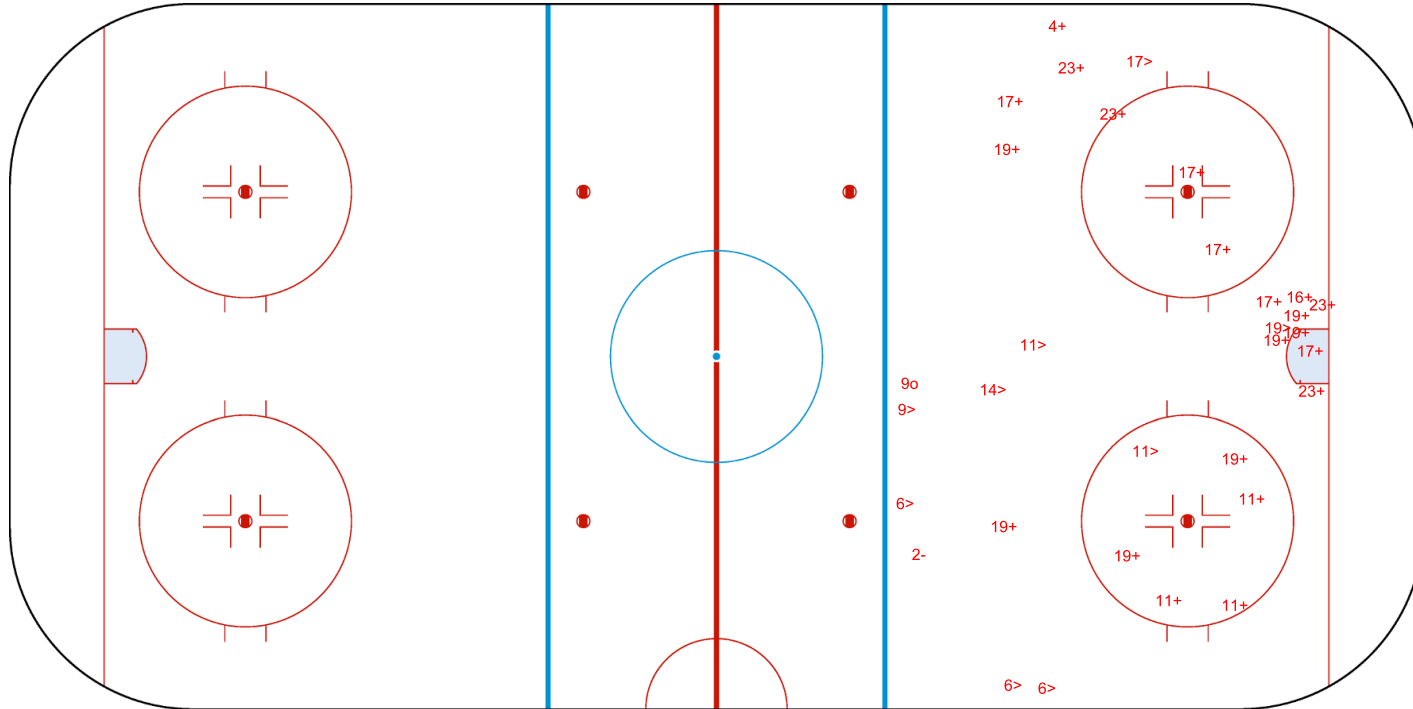

Shots by ESP

Goals (o): 1

SSG (+): 21

SSP (>): 9

SPG (-): 1

GK 20 of NZL

2020

ICE HOCKEY  
U18 WOMEN'S WORLD  
CHAMPIONSHIP  
MEXICO  
Mexico City  
Division II - Group B

# SANTA FE ICE RINK

WED 29 JAN 2020

START TIME 16:00