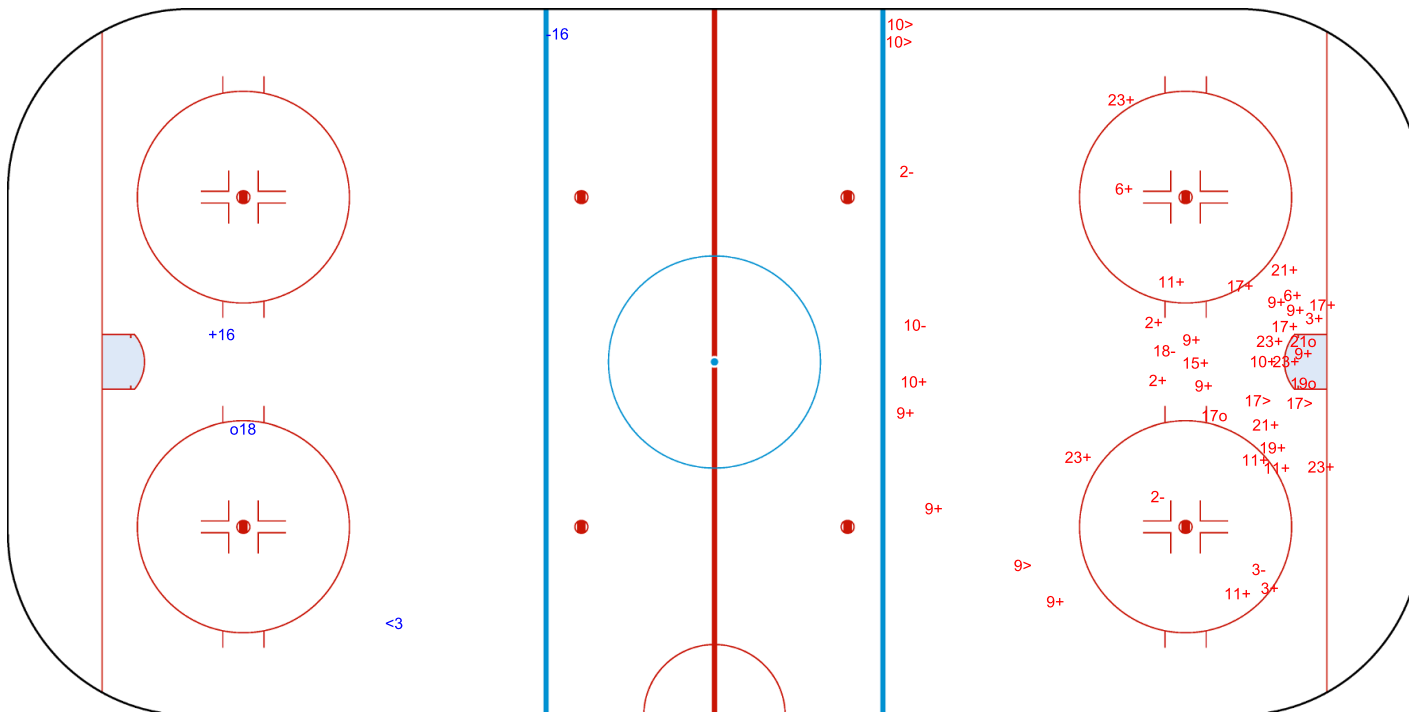

## IIHF ICE HOCKEY U18 WOMEN'S WORLD CHAMPIONSHIP DIV II GROUP B

PRELIMINARY ROUND, GAME 3

INTERNATIONAL  
ICE HOCKEY  
FEDERATION

Shots by NZL

Goals (o): 1    SSG (+): 1  
SSP (-): 1    SPG (-): 1

GK 25 of ESP

Period: 3

Shots by ESP

Goals (o): 3    SSG (+): 32  
SSP (>): 5    SPG (-): 5

GK 20 of NZL

Legend:	
<b>GK</b>	Goalkeeper
<b>SPG</b>	Shots past goal
<b>SSG</b>	Shots saved by goalkeeper
<b>SSP</b>	Shots saved by player