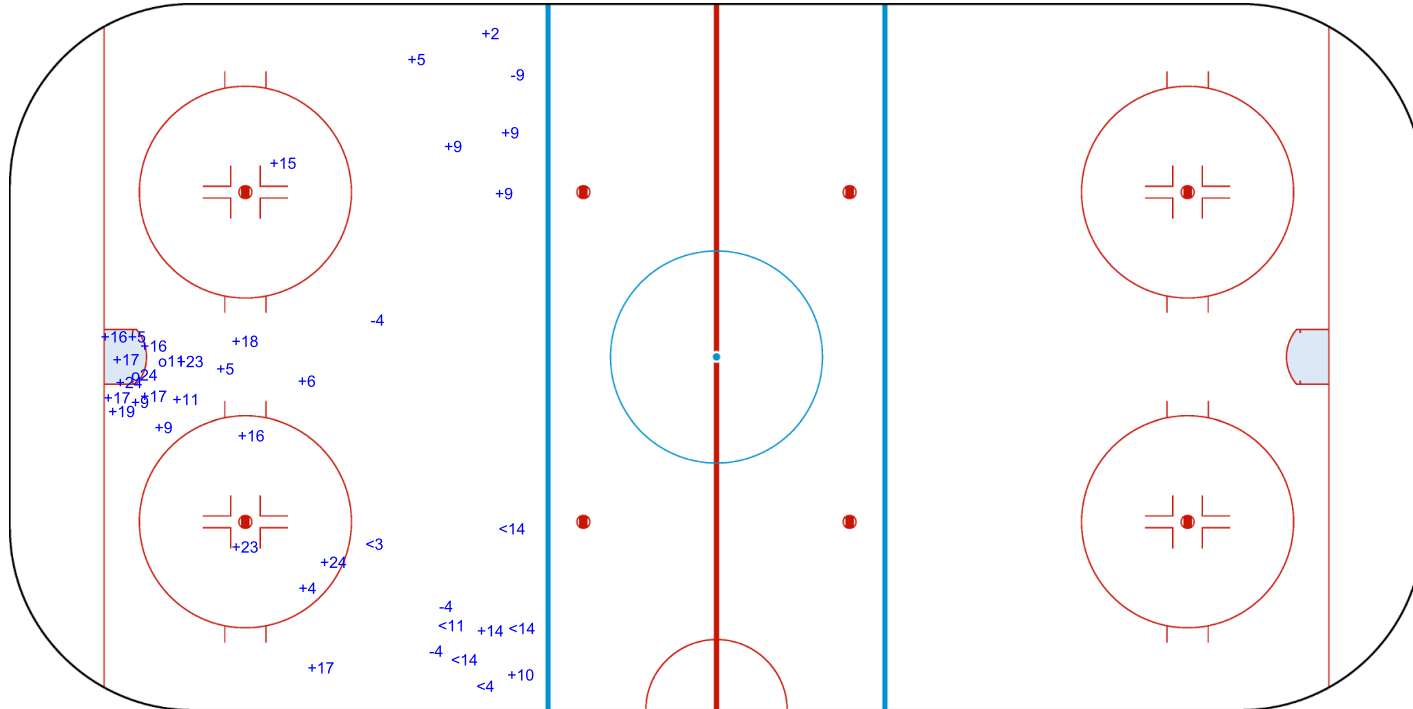

## IIHF ICE HOCKEY U18 WOMEN'S WORLD CHAMPIONSHIP DIV II GROUP B

PRELIMINARY ROUND, GAME 3

INTERNATIONAL  
ICE HOCKEY  
FEDERATION

Shots by ESP

Goals (o): 2    SSG (+): 28  
SSP (<): 6    SPG (-): 4

GK 20 of NZL

Period: 2

Shots by NZL

Goals (o): 0    SSG (+): 0  
SSP (>): 0    SPG (-): 0

GK 25 of ESP

2020

ICE HOCKEY  
U18 WOMEN'S WORLD  
CHAMPIONSHIP  
MEXICO  
Mexico City  
Division II - Group B

# SANTA FE ICE RINK

WED 29 JAN 2020

START TIME 16:00