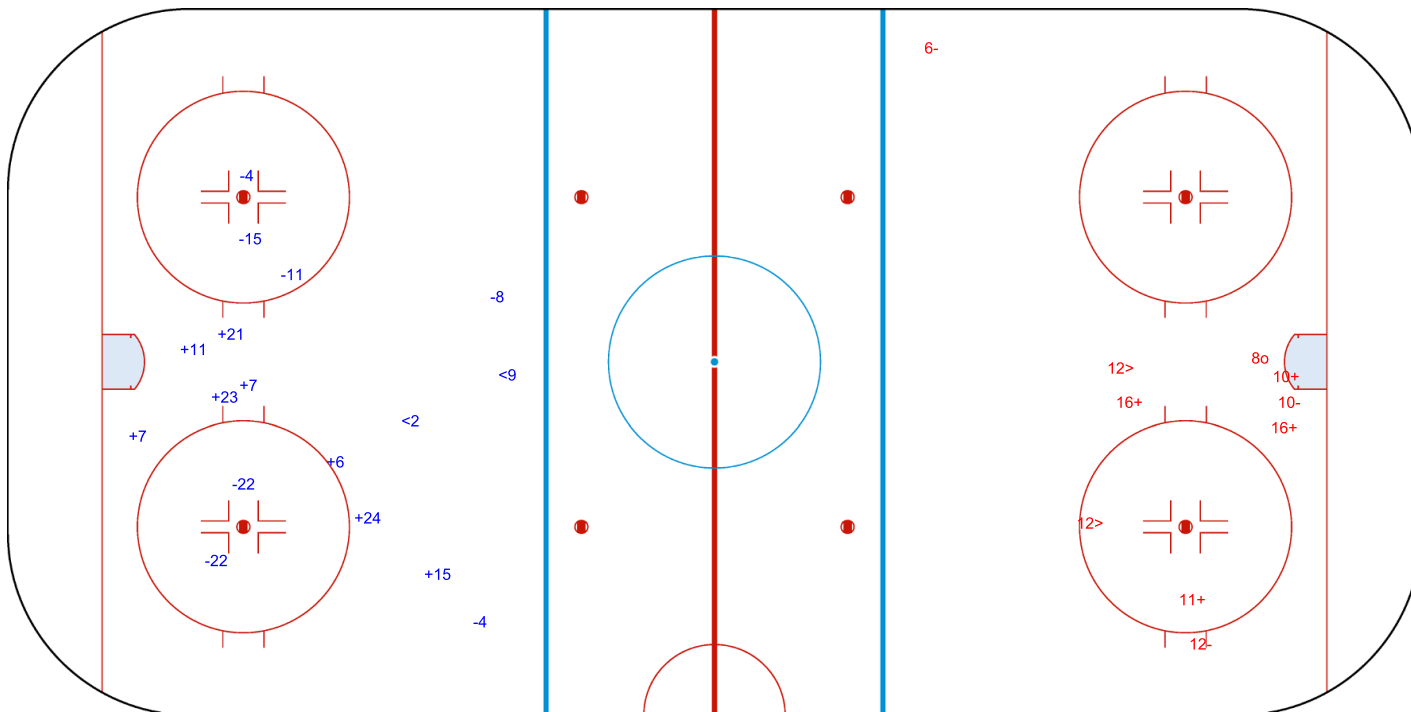

SHOT CHART
ESP - TPE

Shots by ESP
Goals (o): 0
SSG (+): 8
SSP (<): 2
SPG (-): 7

GK 20 of TPE

TPE → 1st Period ← ESP

Shots by TPE
Goals (o): 1
SSG (+): 4
SSP (>): 2
SPG (-): 3

GK 20 of ESP

2022

ICE HOCKEY
WOMEN'S WORLD
CHAMPIONSHIP
SPAIN
Jaca
Division II - Group A

PABELLON DE HIELO

THU 7 APR 2022
START TIME 20:00

ICE HOCKEY IIHF ICE HOCKEY WOMEN'S WORLD CHAMPIONSHIP ROUND ROBIN, GAME 8

INTERNATIONAL
ICE HOCKEY
FEDERATION

Shots by TPE

Goals (o): 0 SSG (+): 0
SSP (<): 1 SPG (-): 0