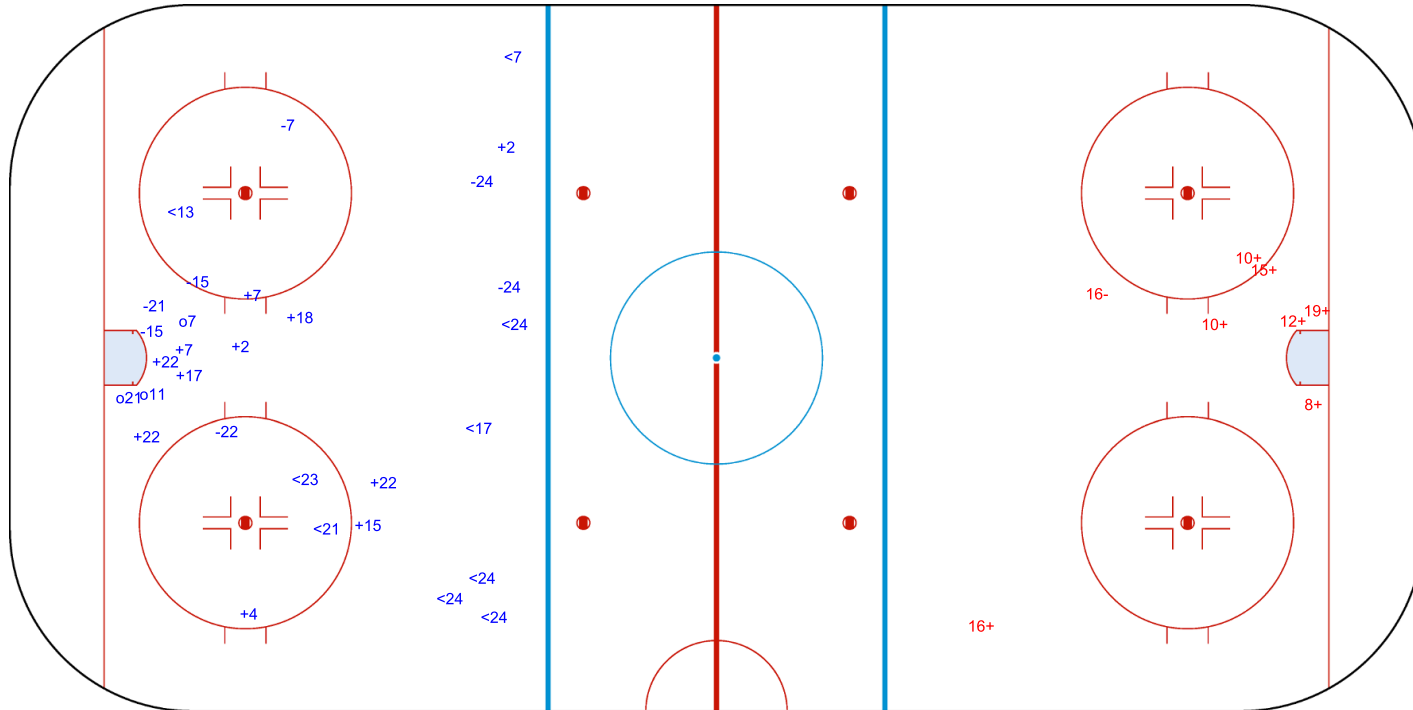

Shots by ESP

Goals (o): 3   SSG (+): 11
SSP (-): 9   SPG (-): 7

GK 20 of TPE

TPE → 3rd Period ← ESP

Shots by TPE

Goals (o): 0   SSG (+): 7
SSP (>): 0   SPG (-): 1

GK 20 of ESP

Legend:		
GK	Goalkeeper	
SPG	Shots past goal	
SSG	Shots saved by goalkeeper	
SSP	Shots saved by player