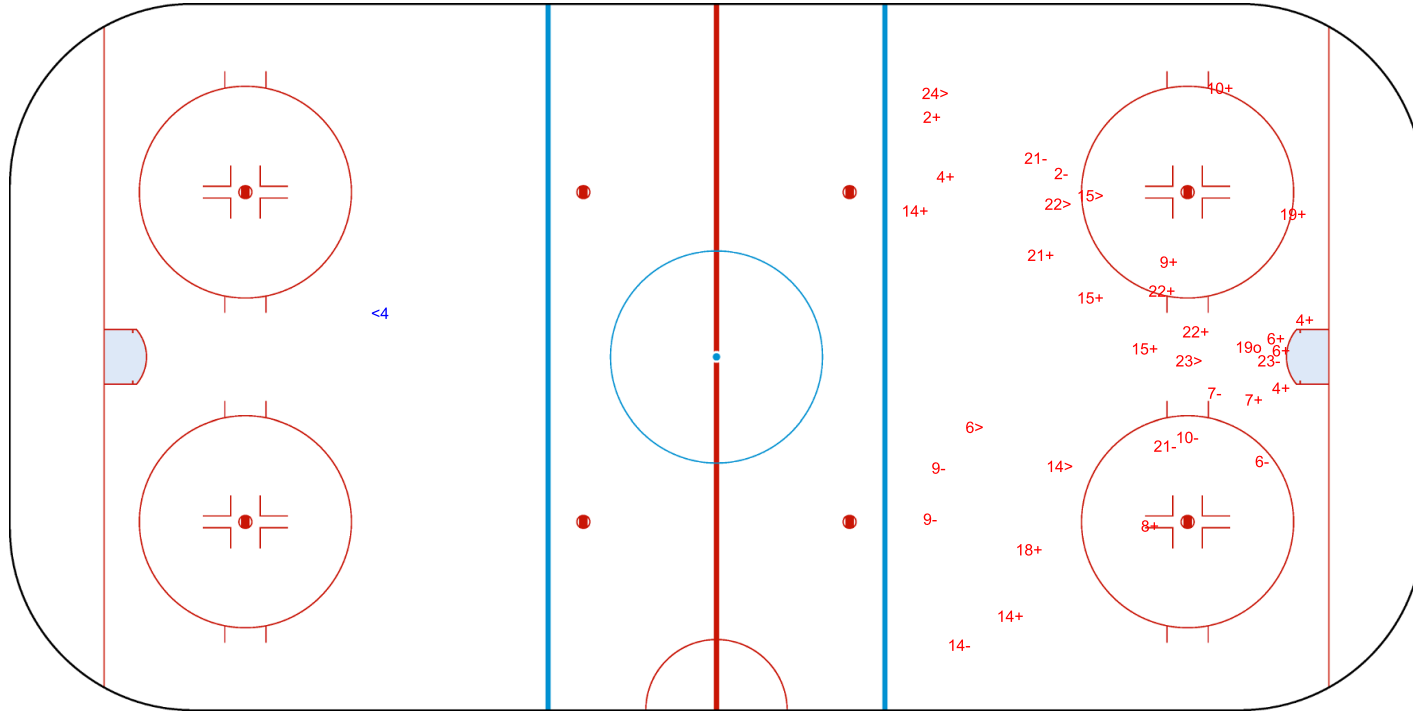

GK 20 of ESP

2nd Period

Shots by ESP

Goals (o): 1 SSG (+): 19
SSP (>): 6 SPG (-): 10

GK 20 of TPE

Shots by ESP

Goals (o): 3 SSG (+): 11
SSP (-): 9 SPG (-): 7

GK 20 of TPE