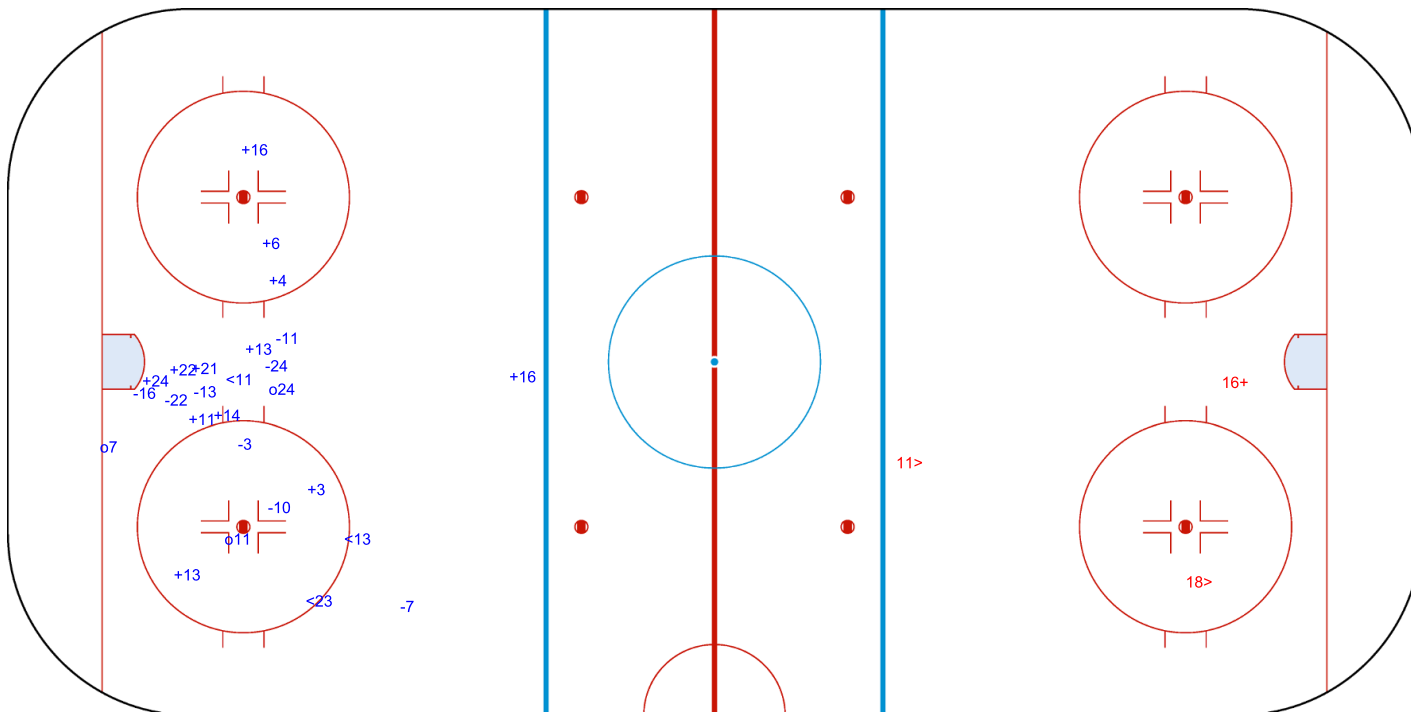

GK 1 of RSA

Shots by ISL
Goals (o): 3
SSP (<): 3
SSG (+): 12
SPG (-): 8

GK 1 of RSA

RSA → 2nd Period ← ISL

Shots by RSA
Goals (o): 0
SSP (>): 2
SSG (+): 1
SPG (-): 0

GK 25 of ISL

ICE HOCKEY
WOMEN'S WORLD
CHAMPIONSHIP
CROATIA
Zagreb
Division II - Group B

VELESAJAM ICE RINK

TUE 17 MAY 2022
START TIME 16:00

ICE HOCKEY
IIHF ICE HOCKEY WOMEN'S WORLD CHAMPIONSHIP
ROUND ROBIN, GAME 1

INTERNATIONAL
ICE HOCKEY
FEDERATION

Shots by RSA

Goals (o): 1 SSG (+): 1
SSP (<): 0 SPG (-): 0