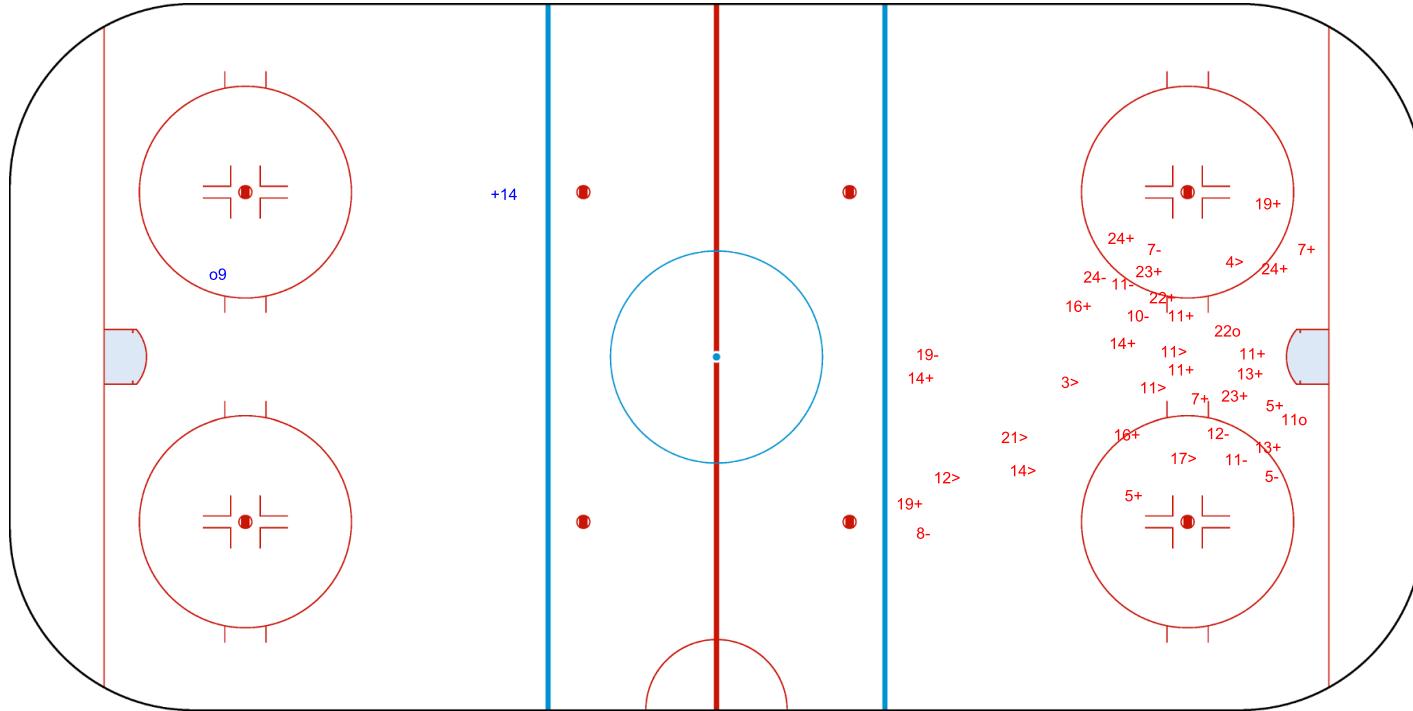

VELESAJAM ICE RINK

TUE 17 MAY 2022
START TIME 16:00

ICE HOCKEY
IIHF ICE HOCKEY WOMEN'S WORLD CHAMPIONSHIP
ROUND ROBIN, GAME 1

INTERNATIONAL
ICE HOCKEY
FEDERATION

Shots by RSA

Goals (o): 1 SSG (+): 1
SSP (<): 0 SPG (-): 0

GK 1 of ISL

GK 25 of ISL

3rd Period

Shots by ISL

Goals (o): 2 SSG (+): 20
SSP (>): 8 SPG (-): 9

GK 1 of RSA

| | | | | |
|----------------|----------------------|----------------------------|--------------------------------------|----------------------------------|
| Legend: | GK Goalkeeper | SPG Shots past goal | SSG Shots saved by goalkeeper | SSP Shots saved by player |
|----------------|----------------------|----------------------------|--------------------------------------|----------------------------------|