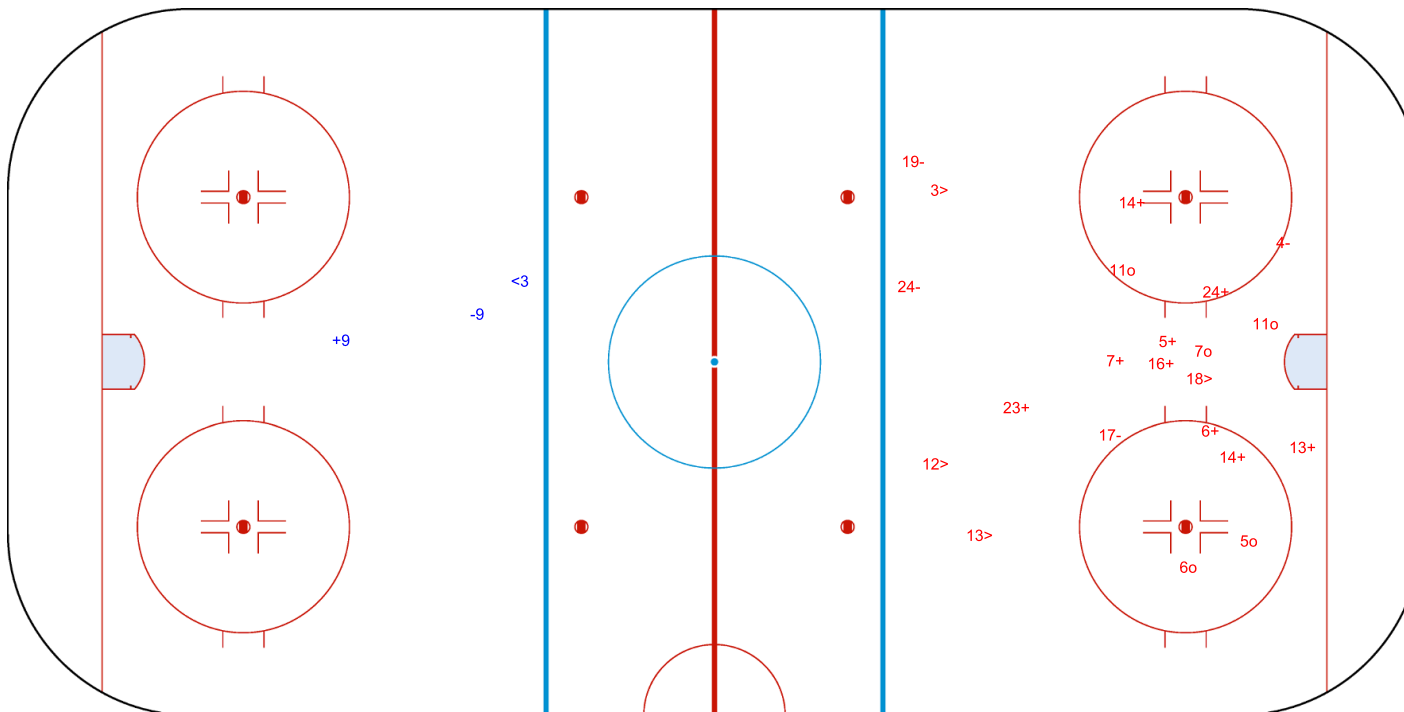

SHOT CHART

RSA - ISL

1st Period

Shots by RSA

Goals (o): 0 SSG (+): 1
SSP (<): 1 SPG (-): 1

GK 25 of ISL

Shots by ISL

Goals (o): 5 SSG (+): 9
SSP (>): 4 SPG (-): 4

GK 1 of RSA

Shots by ISL
Goals (o): 3
SSP (<): 3
SSG (+): 12
SPG (-): 8

GK 1 of RSA

RSA → 2nd Period ← ISL

Shots by RSA
Goals (o): 0
SSP (>): 2
SSG (+): 1
SPG (-): 0

GK 25 of ISL

ICE HOCKEY
WOMEN'S WORLD
CHAMPIONSHIP
CROATIA
Zagreb
Division II - Group B

VELESAJAM ICE RINK

TUE 17 MAY 2022
START TIME 16:00

ICE HOCKEY
IIHF ICE HOCKEY WOMEN'S WORLD CHAMPIONSHIP
ROUND ROBIN, GAME 1

INTERNATIONAL
ICE HOCKEY
FEDERATION

Shots by RSA

Goals (o): 1 SSG (+): 1
SSP (<): 0 SPG (-): 0