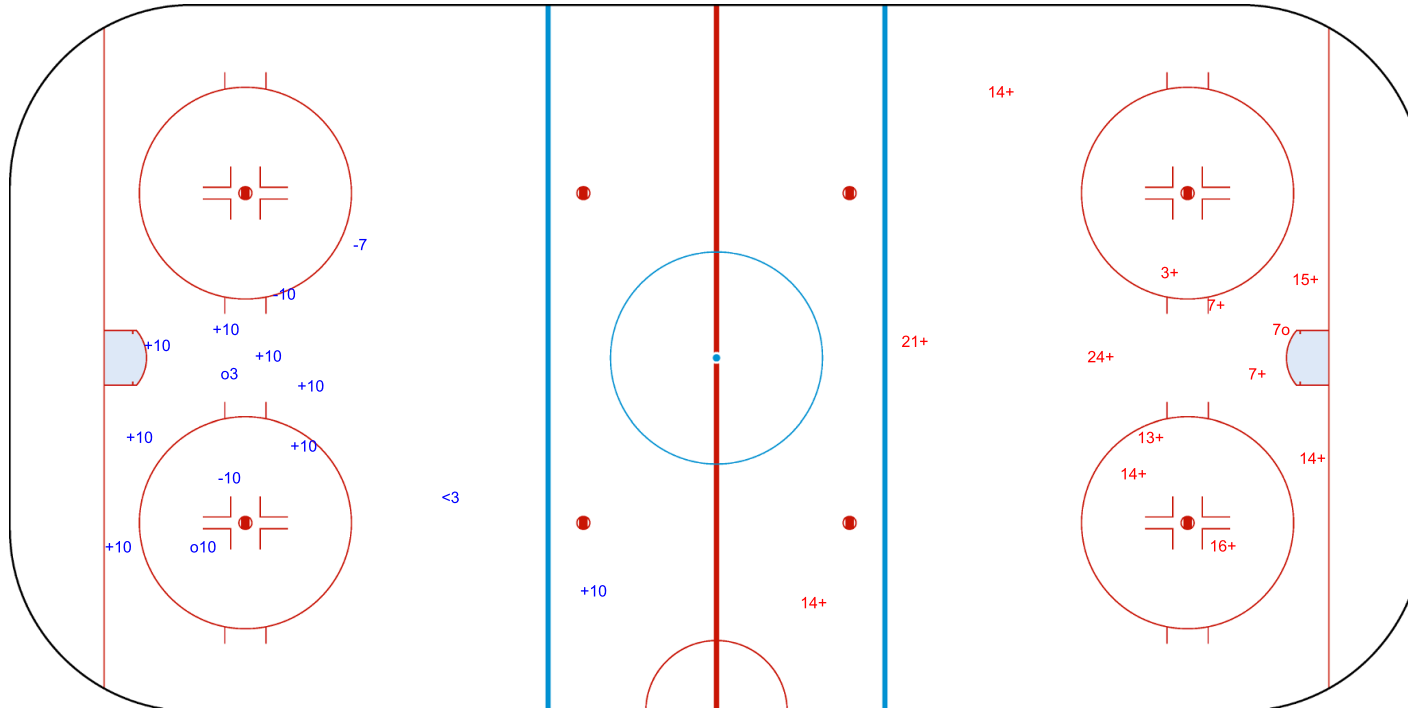

INTERNATIONAL
ICE HOCKEY
FEDERATION

Shots by BUL

Goals (o): 1 SSG (+): 7
SSP (<): 0 SPG (-): 1

GK 1 of LTU

2nd Period

Shots by LTU

Goals (o): 3 SSG (+): 2
SSP (>): 0 SPG (-): 2

GK 25 of BUL

Shots by LTU

Goals (o): 2 SSG (+): 8
SSP (-): 1 SPG (-): 3

GK 1 of BUL

GK 25 of BUL

3rd Period

Shots by BUL

Goals (o): 1 SSG (+): 12
SSP (>): 0 SPG (-): 0

GK 1 of LTU