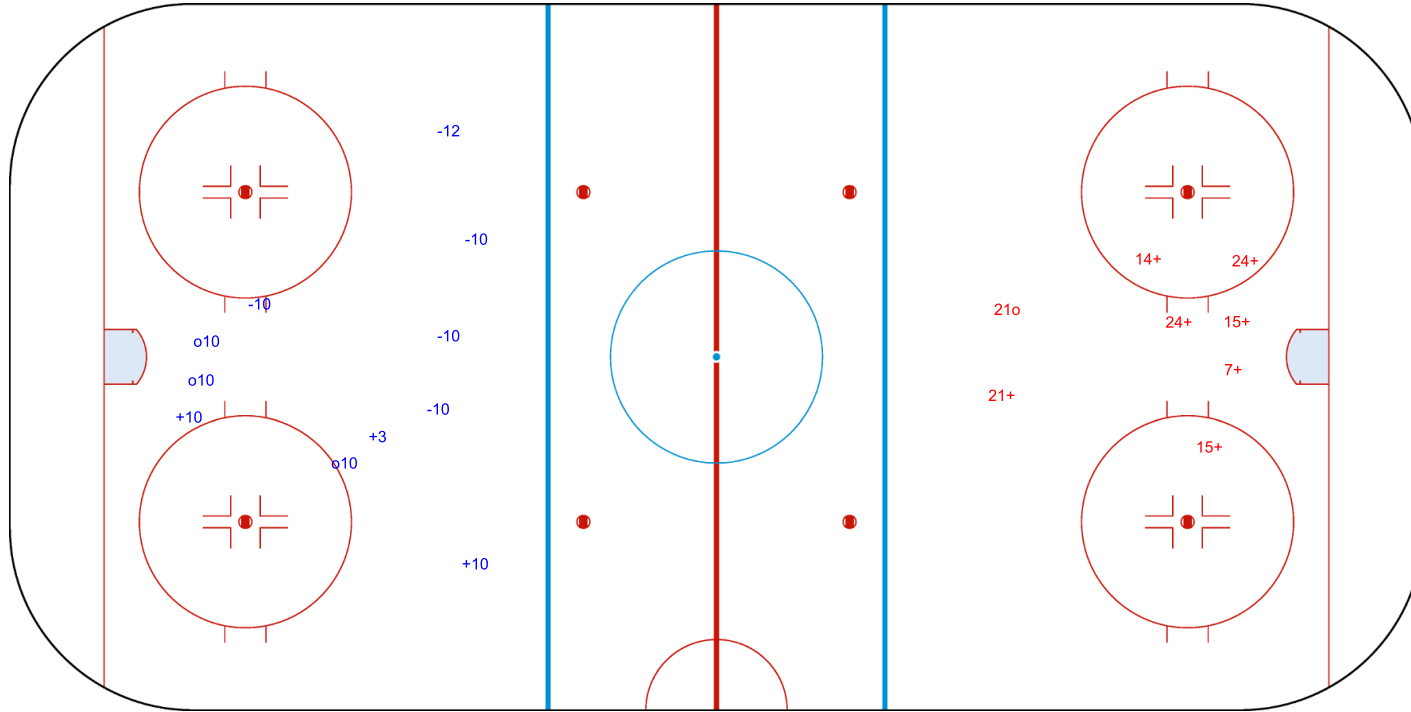

2022

ICE HOCKEY
WOMEN'S WORLD
CHAMPIONSHIP
BULGARIA
Sofia
Division III - Group A

WINTER SPORTS PALACE

TUE 5 APR 2022
START TIME 18:30

ICE HOCKEY

IIHF ICE HOCKEY WOMEN'S WORLD CHAMPIONSHIP

ROUND ROBIN, GAME 2

INTERNATIONAL
ICE HOCKEY
FEDERATION

REVISED
6 APR 18:20 GMT+3

SHOT CHART

LTU - BUL

1st Period

Shots by LTU

Goals (o): 3 SSG (+): 3
SSP (<): 0 SPG (-): 5

GK 25 of BUL

Shots by BUL

Goals (o): 1 SSG (+): 7
SSP (>): 0 SPG (-): 0

GK 1 of LTU

2022

ICE HOCKEY
WOMEN'S WORLD
CHAMPIONSHIP
BULGARIA
Sofia
Division III - Group A

WINTER SPORTS PALACE

TUE 5 APR 2022
START TIME 18:30

ICE HOCKEY IIHF ICE HOCKEY WOMEN'S WORLD CHAMPIONSHIP ROUND ROBIN, GAME 2