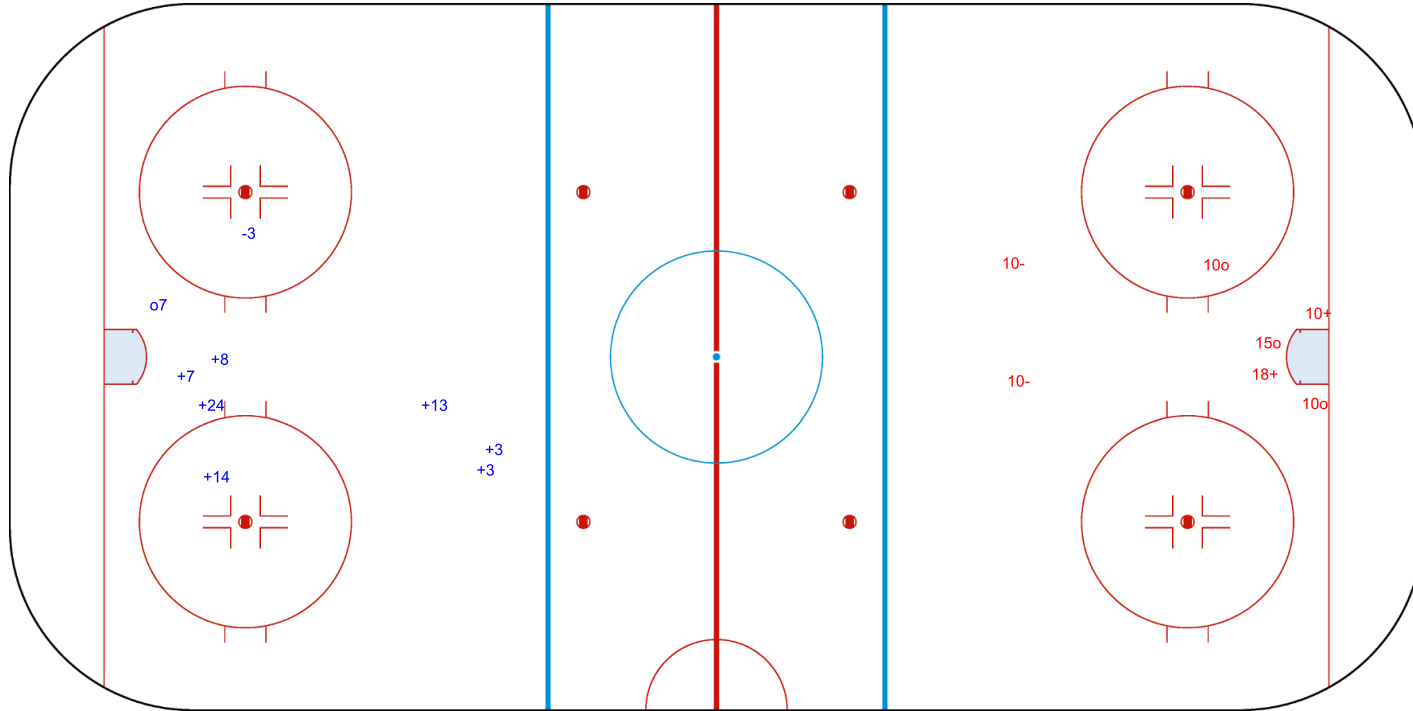

Shots by BUL

Goals (o): 1 SSG (+): 7
SSP (>): 0 SPG (-): 0

GK 1 of LTU

2022

ICE HOCKEY
WOMEN'S WORLD
CHAMPIONSHIP
BULGARIA
Sofia
Division III - Group A

WINTER SPORTS PALACE

TUE 5 APR 2022
START TIME 18:30

ICE HOCKEY IIHF ICE HOCKEY WOMEN'S WORLD CHAMPIONSHIP ROUND ROBIN, GAME 2

INTERNATIONAL
ICE HOCKEY
FEDERATION

Shots by BUL

Goals (o): 1 SSG (+): 7
SSP (<): 0 SPG (-): 1

GK 1 of LTU

2nd Period

Shots by LTU

Goals (o): 3 SSG (+): 2
SSP (>): 0 SPG (-): 2

GK 25 of BUL