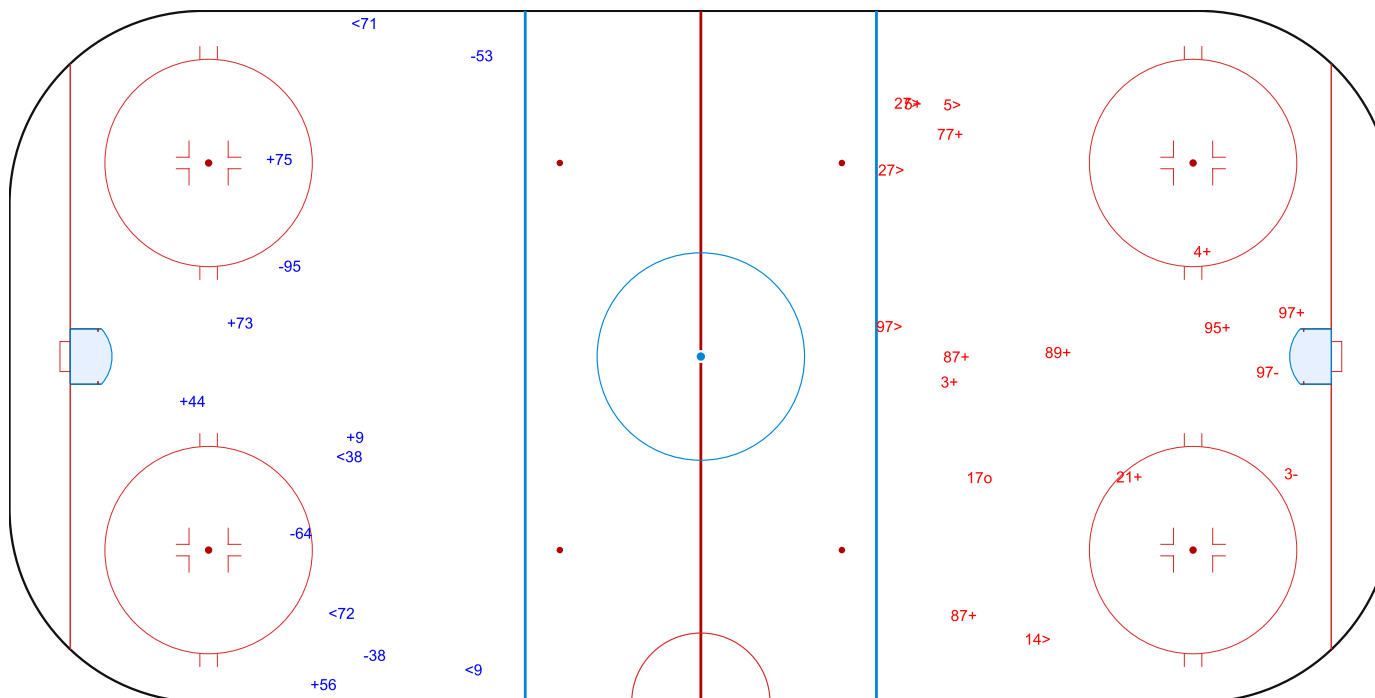

SHOT CHART
GER - LAT

Shots by GER
Goals (o): 0
SSP (<): 4
SSG (+): 5
SPG (-): 4

GK 50 of LAT

LAT → 1st Period ← GER

Shots by LAT
Goals (o): 1
SSP (>): 5
SSG (+): 10
SPG (-): 2

GK 30 of GER

Shots by LAT

Goals (o): 1

SSG (+): 10

SPG (-): 7

GK 50 of LAT