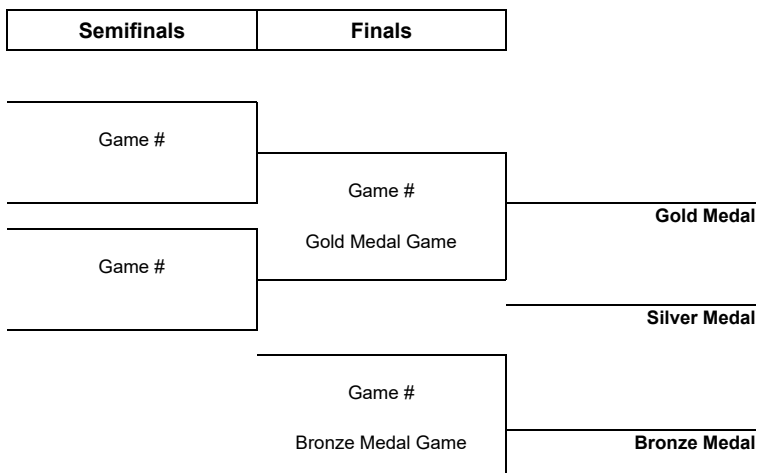

TOURNAMENT PROGRESS

As of TUE 29 MAR 2022

Game	Round	Date	Time	Teams	Results	1	2	3	PSS
1	Round robin	TUE 14 SEP	19:45	SR - FJO	0 - 7	0 - 2	0 - 2	0 - 3	
2	Round robin	SAT 25 SEP	16:45	SA - SR	13 - 0	2 - 0	5 - 0	6 - 0	
3	Round robin	SAT 11 DEC	16:45	FJO - SA	4 - 1	1 - 0	2 - 1	1 - 0	
4	Round robin	TUE 21 SEP	19:45	FJO - SR	7 - 0	3 - 0	3 - 0	1 - 0	
5	Round robin	FRI 28 JAN	19:45	SR - SA	1 - 3	1 - 1	0 - 0	0 - 2	
6	Round robin	SAT 11 SEP	19:30	SA - FJO	14 - 3	4 - 0	9 - 3	1 - 0	
7	Round robin	TUE 19 OCT	19:45	SR - FJO	2 - 6	1 - 4	1 - 2	0 - 0	
8	Round robin	SUN 26 SEP	09:00	SA - SR	17 - 1	5 - 1	4 - 0	8 - 0	
9	Round robin	SUN 12 DEC	10:00	FJO - SA	5 - 3	3 - 0	2 - 1	0 - 2	
10	Round robin	WED 16 MAR	19:45	FJO - SR	6 - 0	2 - 0	3 - 0	1 - 0	
11	Round robin	SAT 29 JAN	10:00	SR - SA	0 - 13	0 - 5	0 - 6	0 - 2	
12	Round robin	SUN 13 MAR	09:45	SA - FJO	3 - 2	1 - 0	1 - 0	1 - 2	
13	Round robin	TUE 8 FEB	19:45	SR - FJO	0 - 7	0 - 3	0 - 2	0 - 2	
14	Round robin	SAT 30 OCT	16:45	SA - SR	5 - 0 (forfeit)				
15	Round robin	MON 28 MAR	18:00	FJO - SA	2 - 4	0 - 2	2 - 1	0 - 1	
16	Round robin	MON 21 MAR	19:45	FJO - SR	3 - 1	2 - 0	1 - 1	0 - 0	
17	Round robin	FRI 25 MAR	19:45	SR - SA	0 - 10	0 - 3	0 - 3	0 - 4	
18	Round robin	SAT 12 MAR	16:45	SA - FJO	0 - 1	0 - 1	0 - 0	0 - 0	

Preliminary Round Standings

Rank	Team	GP	W	PSW	PSL	L	GDF	GF:GA	PTS
1	SA	12	9	0	0	3	+67	86 : 19	27
2	FJO	12	9	0	0	3	+25	53 : 28	27
3	SR	12	0	0	0	12	-92	5 : 97	0

Note:
Rank during the preliminary round is based on points. For tie-break rules see 'Competition Format and Rules'.

Legend:

1 1st period	2 2nd period	3 3rd period	GA Goals against	GDF Goal difference
GF Goals for	GP Games played	PSS Penalty-Shot Shootout	L Losses	OT Overtime
PSL Penalty-Shot Shootout loss	PSW Penalty-Shot Shootout win	PTS Points	W Wins	