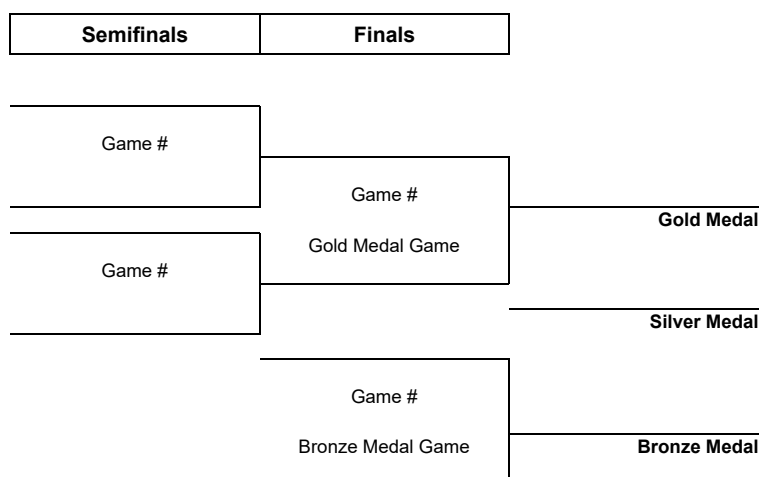

TOURNAMENT PROGRESS

As of SAT 13 NOV 2021

Game	Round	Date	Time	Teams	Results	1	2	3	PSS
1	Round robin	THU 11 NOV	17:30	ESP - GBR	4 - 0	1 - 0	2 - 0	1 - 0	
2	Round robin	THU 11 NOV	20:30	ISL - POL	2 - 3	1 - 2	0 - 1	1 - 0	
3	Round robin	FRI 12 NOV	17:30	GBR - POL	2 - 1	1 - 0	1 - 1	0 - 0	
4	Round robin	FRI 12 NOV	20:30	ESP - ISL	8 - 0	2 - 0	3 - 0	3 - 0	
5	Round robin	SAT 13 NOV	16:15	ESP - POL	4 - 3	2 - 1	1 - 1	1 - 1	
6	Round robin	SAT 13 NOV	19:15	ISL - GBR	2 - 1	0 - 1	0 - 0	1 - 0	1 - 0

Preliminary Round Standings

Rank	Team	GP	W	PSW	PSL	L	GDF	GF:GA	PTS
1	ESP	3	3	0	0	0	+13	16 : 3	9
2	GBR	3	1	0	1	1	-4	3 : 7	4
3	POL	3	1	0	0	2	-1	7 : 8	3
4	ISL	3	0	1	0	2	-8	4 : 12	2

Note:

Rank during the preliminary round is based on points. For tie-break rules see 'Competition Format and Rules'.

Legend:

1 1st period	2 2nd period	3 3rd period	GA Goals against	GDF Goal difference
GF Goals for	GP Games played	PSS Penalty-Shot Shootout	L Losses	OT Overtime
PSL Penalty-Shot Shootout loss	PSW Penalty-Shot Shootout win	PTS Points	W Wins