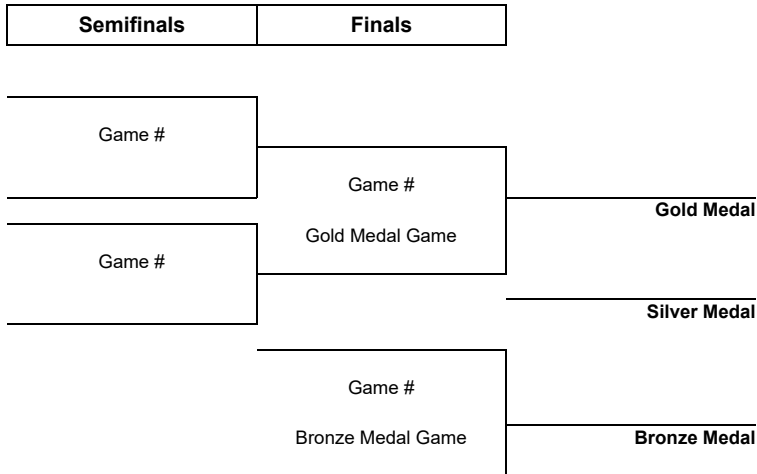

### TOURNAMENT PROGRESS

As of TUE 29 MAR 2022

Game	Round	Date	Time	Teams	Results	1	2	3	PSS
1		TUE 22 MAR	19:30	SA - SR	6 - 5	1 - 2	5 - 1	0 - 2	
2		THU 24 MAR	19:00	SR - SA	3 - 2	0 - 1	2 - 0	0 - 1	
3		SAT 26 MAR	16:45	SA - SR	5 - 3	1 - 0	3 - 2	1 - 1	
4		TUE 29 MAR	19:45	SR - SA	1 - 9	0 - 1	1 - 4	0 - 4	
5		THU 31 MAR	19:00	SA - SR					

#### Preliminary Round Standings

Rank	Team	GP	W	PSW	PSL	L	GDF	GF:GA	PTS
1	SA	4	3	0	1	0	+10	22:12	10
2	SR	4	0	1	0	3	-10	12:22	2

**Note:**  
 Rank during the preliminary round is based on points. For tie-break rules see 'Competition Format and Rules'.