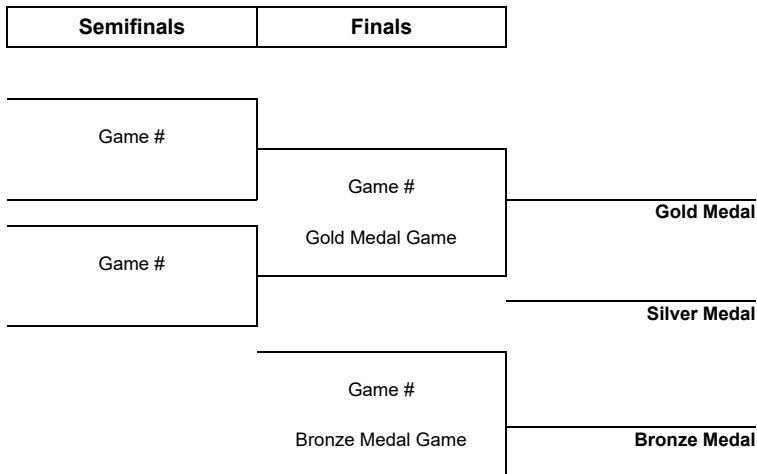

TOURNAMENT PROGRESS

As of SAT 9 APR 2022

Game	Round	Date	Time	Teams	Results	1	2	3	PSS
1		TUE 5 APR	19:30	SA - FJO	2 - 1	0 - 1	0 - 0	2 - 0	
2		THU 7 APR	19:45	FJO - SA	3 - 4	1 - 0	1 - 2	1 - 2	
3		SAT 9 APR	19:30	SA - FJO	1 - 0	0 - 0	0 - 0	0 - 0	
4		TUE 12 APR	19:45	FJO - SA					
5		THU 14 APR	19:00	SA - FJO					

Preliminary Round Standings

Rank	Team	GP	W	PSW	PSL	L	GDF	GF:GA	PTS
1	SA	3	2	1	0	0	+3	7 : 4	8
2	FJO	3	0	0	1	2	-3	4 : 7	1

Note:

Rank during the preliminary round is based on points. For tie-break rules see 'Competition Format and Rules'.

Legend:

1 1st period	2 2nd period	3 3rd period	GA Goals against	GDF Goal difference
GF Goals for	GP Games played	PSS Penalty-Shot Shootout	L Losses	OT Overtime
PSL Penalty-Shot Shootout loss	PSW Penalty-Shot Shootout win	PTS Points	W Wins	