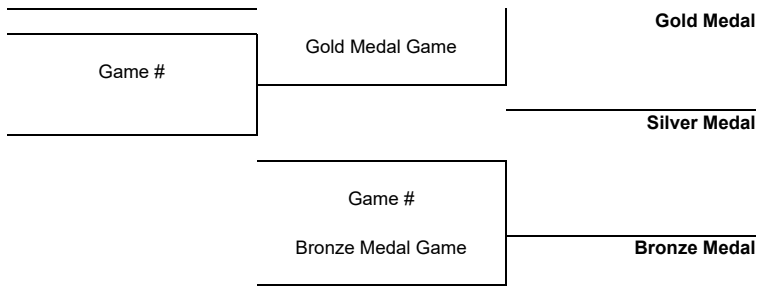

ICE HOCKEY
ÍSLANDSMÓT U16-A

Note:
Rank during the preliminary round is based on points. For tie-break rules see 'Competition Format and Rules'.

Legend:

1 1st period	2 2nd period	3 3rd period	GA Goals against	GDF Goal difference
GF Goals for	GP Games played	PSS Penalty-Shot Shootout	L Losses	OT Overtime
PSL Penalty-Shot Shootout loss	PSW Penalty-Shot Shootout win	PTS Points	W Wins