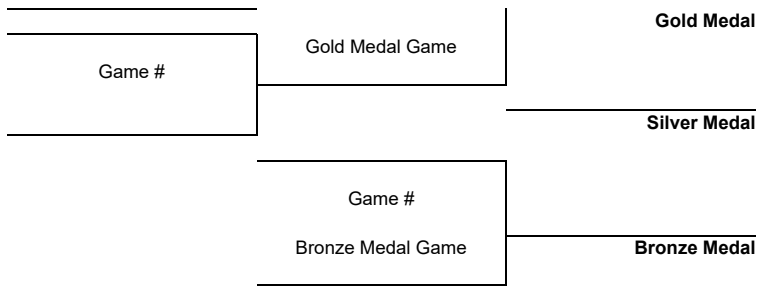

Note:
Rank during the preliminary round is based on points. For tie-break rules see 'Competition Format and Rules'.

Legend:

1 1st period	2 2nd period	3 3rd period	GA Goals against	GDF Goal difference
GF Goals for	GP Games played	PSS Penalty-Shot Shootout	L Losses	OT Overtime
PSL Penalty-Shot Shootout loss	PSW Penalty-Shot Shootout win	PTS Points	W Wins