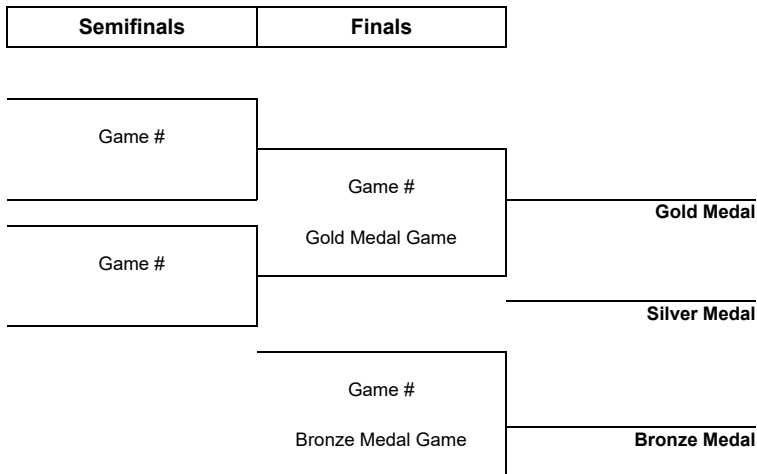

TOURNAMENT PROGRESS

As of THU 30 MAR 2023

Game	Round	Date	Time	Teams	Results	1	2	3	PSS
1		TUE 21 MAR	19:30	SA - SR	3 - 7	2 - 2	0 - 1	1 - 4	
2		THU 23 MAR	19:45	SR - SA	2 - 5	1 - 1	1 - 1	0 - 3	
3		SUN 26 MAR	16:45	SA - SR	4 - 1	0 - 0	2 - 0	2 - 1	
4		TUE 28 MAR	19:45	SR - SA	5 - 4	2 - 1	0 - 1	2 - 2	
5		THU 30 MAR	19:30	SA - SR	3 - 4	2 - 2	1 - 1	0 - 1	

Preliminary Round Standings

Rank	Team	GP	W	PSW	PSL	L	GDF	GF:GA	PTS
1	SR	5	2	1	0	2	0	19:19	8
2	SA	5	2	0	1	2	0	19:19	7

Note:

Rank during the preliminary round is based on points. For tie-break rules see 'Competition Format and Rules'.

Legend:

1 1st period	2 2nd period	3 3rd period	GA Goals against	GDF Goal difference
GF Goals for	GP Games played	PSS Penalty-Shot Shootout	L Losses	OT Overtime
PSL Penalty-Shot Shootout loss	PSW Penalty-Shot Shootout win	PTS Points	W Wins	