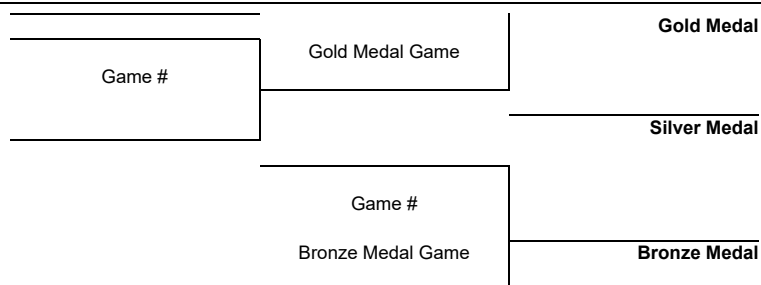

Note:
Rank during the preliminary round is based on points. For tie-break rules see 'Competition Format and Rules'.

Legend:

1 1st period	2 2nd period	3 3rd period	GA Goals against	GDF Goal difference
GF Goals for	GP Games played	PSS Penalty-Shot Shootout	L Losses	OT Overtime
PSL Penalty-Shot Shootout loss	PSW Penalty-Shot Shootout win	PTS Points	W Wins