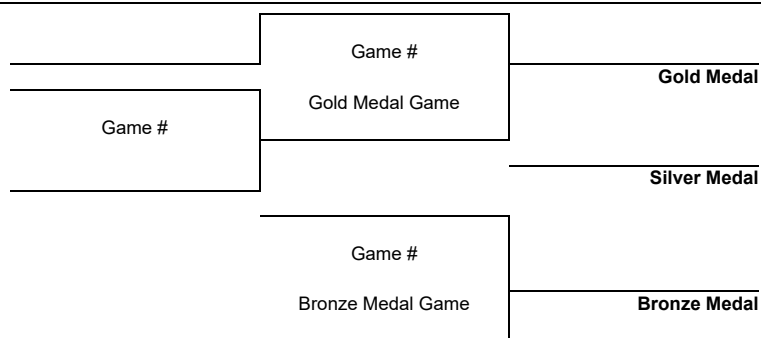

Note:
Rank during the preliminary round is based on points. For tie-break rules see 'Competition Format and Rules'.

Legend:

1 1st period	2 2nd period	3 3rd period	GA Goals against	GDF Goal difference
GF Goals for	GP Games played	PSS Penalty-Shot Shootout	L Losses	OT Overtime
PSL Penalty-Shot Shootout loss	PSW Penalty-Shot Shootout win	PTS Points	W Wins