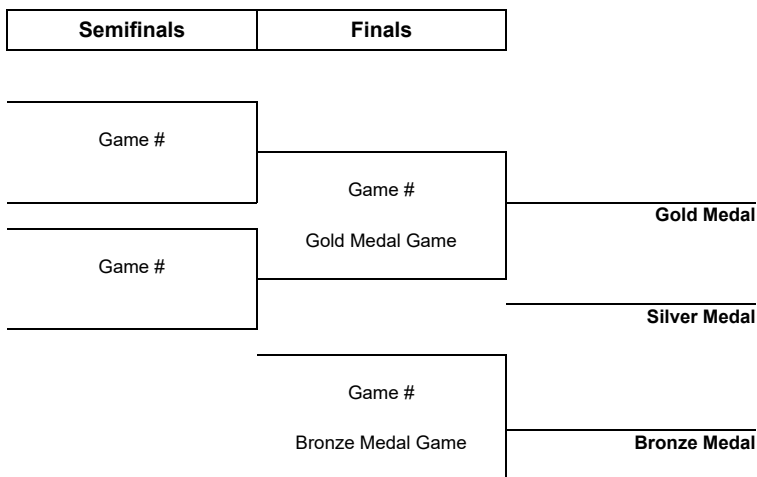

TOURNAMENT PROGRESS

As of THU 28 MAR 2024

Game	Round	Date	Time	Teams	Results	1	2	3	PSS
1		TUE 19 MAR	19:30	SA - SR	3 - 4	1 - 1	1 - 2	1 - 1	
2		THU 21 MAR	19:30	SR - SA	4 - 5	1 - 0	2 - 1	1 - 4	
3		SAT 23 MAR	18:00	SA - SR	7 - 1	1 - 0	2 - 1	4 - 0	
4		TUE 26 MAR	19:45	SR - SA	5 - 3	2 - 1	2 - 1	1 - 1	
5		THU 28 MAR	16:45	SA - SR	2 - 3	1 - 1	1 - 1	0 - 1	

Preliminary Round Standings

Rank	Team	GP	W	PSW	PSL	L	GDF	GF:GA	PTS
1	SR	5	3	0	0	2	-3	17 : 20	9
2	SA	5	2	0	0	3	+3	20 : 17	6

Note:
 Rank during the preliminary round is based on points. For tie-break rules see 'Competition Format and Rules'.

Legend:

1 1st period	2 2nd period	3 3rd period	GA Goals against	GDF Goal difference
GF Goals for	GP Games played	PSS Penalty-Shot Shootout	L Losses	OT Overtime
PSL Penalty-Shot Shootout loss	PSW Penalty-Shot Shootout win	PTS Points	W Wins	