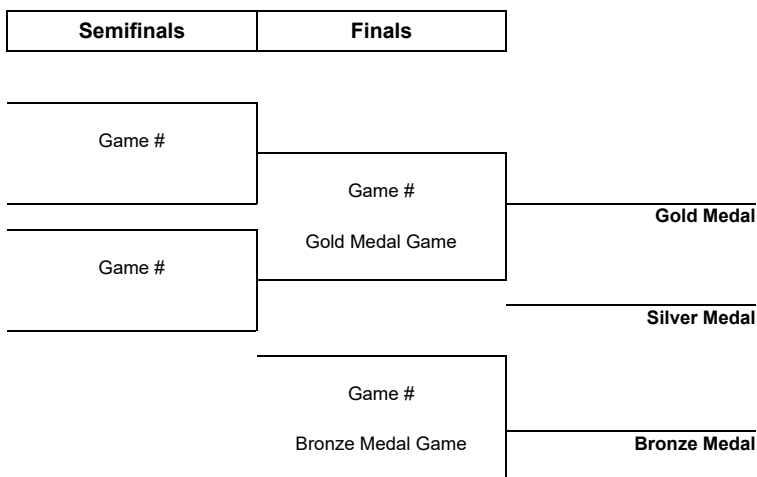

Game	Round	Date	Time	Teams	Results	1	2	3	PSS
33	Round robin	SAT 22 FEB	17:45	SR - SA					
34	Round robin	FRI 6 DEC	19:45	SFH - FJO					
35	Round robin	FRI 20 DEC	19:45	SR - SFH					
36	Round robin	SAT 4 JAN	16:45	SA - FJO					

Preliminary Round Standings

Rank	Team	GP	W	PSW	PSL	L	GDF	GF:GA	PTS
1	SR	9	5	0	1	3	+12	44 : 32	16
2	FJO	9	4	2	0	3	+6	43 : 37	16
3	SA	8	5	0	0	3	+6	32 : 26	15
4	SFH	8	1	0	1	6	-24	19 : 43	4

Note:
Rank during the preliminary round is based on points. For tie-break rules see 'Competition Format and Rules'.

Legend:

1 1st period	2 2nd period	3 3rd period	GA Goals against	GDF Goal difference
GF Goals for	GP Games played	PSS Penalty-Shot Shootout	L Losses	OT Overtime
PSL Penalty-Shot Shootout loss	PSW Penalty-Shot Shootout win	PTS Points	W Wins