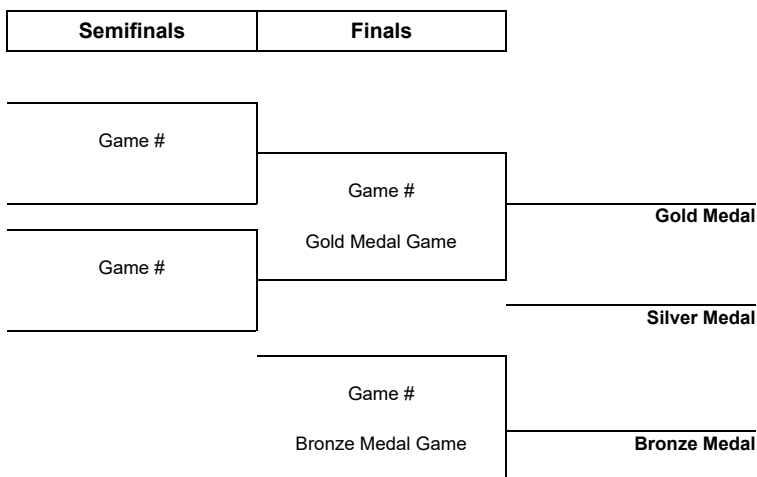

Game	Round	Date	Time	Teams	Results	1	2	3	PSS
33	Round robin	SAT 22 FEB	20:30	SR - SA					
34	Round robin	FRI 6 DEC	19:45	SFH - FJO	3 - 1	0 - 0	2 - 0	1 - 1	
35	Round robin	FRI 20 DEC	19:45	SR - SFH	7 - 4	4 - 1	1 - 1	2 - 2	
36	Round robin	SAT 4 JAN	19:30	SA - FJO					

Preliminary Round Standings

Rank	Team	GP	W	PSW	PSL	L	GDF	GF:GA	PTS
1	SR	13	7	0	1	5	+17	66 : 49	22
2	SA	10	7	0	0	3	+9	42 : 33	21
3	FJO	11	4	2	0	5	+2	45 : 43	16
4	SFH	12	3	0	1	8	-28	32 : 60	10

Note:
Rank during the preliminary round is based on points. For tie-break rules see 'Competition Format and Rules'.

Legend:

1 1st period	2 2nd period	3 3rd period	GA Goals against	GDF Goal difference
GF Goals for	GP Games played	PSS Penalty-Shot Shootout	L Losses	OT Overtime
PSL Penalty-Shot Shootout loss	PSW Penalty-Shot Shootout win	PTS Points	W Wins