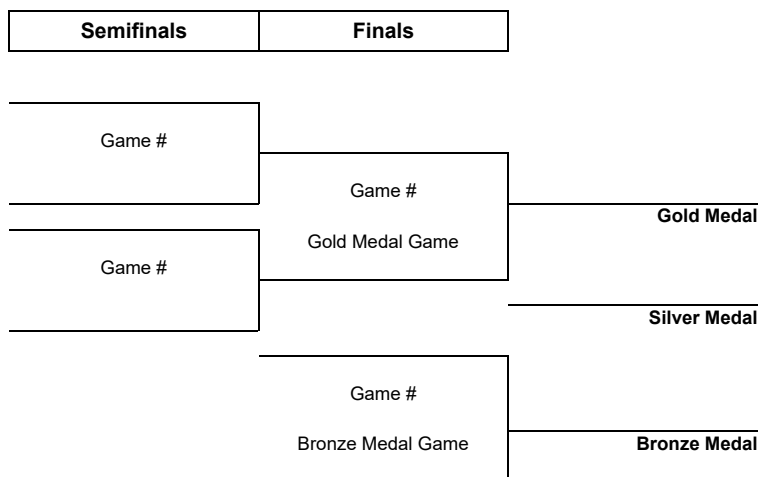

Game	Round	Date	Time	Teams	Results	1	2	3	PSS
33	Round robin	SAT 22 FEB	20:30	SR - SA					
34	Round robin	FRI 6 DEC	19:45	SFH - FJO	3 - 1	0 - 0	2 - 0	1 - 1	
35	Round robin	FRI 20 DEC	19:45	SR - SFH	7 - 4	4 - 1	1 - 1	2 - 2	
36	Round robin	SAT 4 JAN	19:30	SA - FJO	5 - 2	1 - 1	2 - 1	2 - 0	

Preliminary Round Standings

Rank	Team	GP	W	PSW	PSL	L	GDF	GF:GA	PTS
1	SA	11	8	0	0	3	+12	47 : 35	24
2	SR	13	7	0	1	5	+17	66 : 49	22
3	FJO	12	4	2	0	6	-1	47 : 48	16
4	SFH	12	3	0	1	8	-28	32 : 60	10

Note:
Rank during the preliminary round is based on points. For tie-break rules see 'Competition Format and Rules'.

Legend:

1 1st period	2 2nd period	3 3rd period	GA Goals against	GDF Goal difference
GF Goals for	GP Games played	PSS Penalty-Shot Shootout	L Losses	OT Overtime
PSL Penalty-Shot Shootout loss	PSW Penalty-Shot Shootout win	PTS Points	W Wins