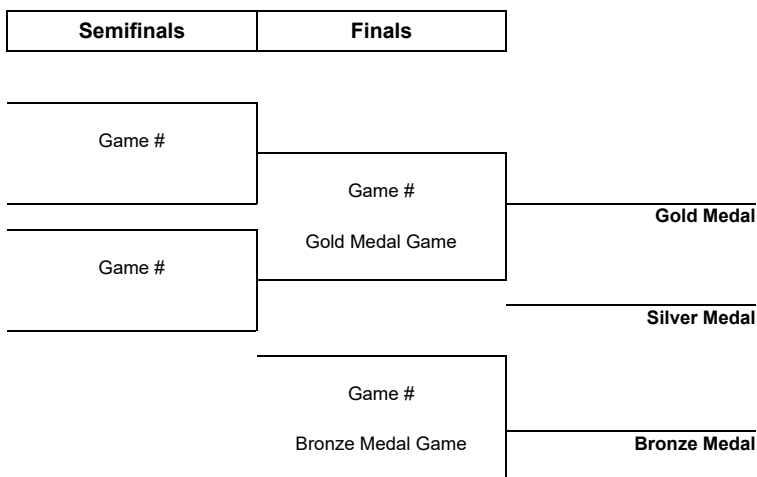

Game	Round	Date	Time	Teams	Results	1	2	3	PSS
33	Round robin	SAT 22 FEB	20:30	SR - SA					
34	Round robin	FRI 6 DEC	19:45	SFH - FJO	3 - 1	0 - 0	2 - 0	1 - 1	
35	Round robin	FRI 20 DEC	19:45	SR - SFH	7 - 4	4 - 1	1 - 1	2 - 2	
36	Round robin	SAT 4 JAN	19:30	SA - FJO	5 - 2	1 - 1	2 - 1	2 - 0	

Preliminary Round Standings

Rank	Team	GP	W	PSW	PSL	L	GDF	GF:GA	PTS
1	SA	15	11	1	0	3	+20	67 : 47	35
2	SR	16	8	0	2	6	+19	79 : 60	26
3	FJO	16	6	3	0	7	+8	67 : 59	24
4	SFH	17	3	0	2	12	-47	43 : 90	11

Note:
Rank during the preliminary round is based on points. For tie-break rules see 'Competition Format and Rules'.

Legend:

1 1st period	2 2nd period	3 3rd period	GA Goals against	GDF Goal difference
GF Goals for	GP Games played	PSS Penalty-Shot Shootout	L Losses	OT Overtime
PSL Penalty-Shot Shootout loss	PSW Penalty-Shot Shootout win	PTS Points	W Wins