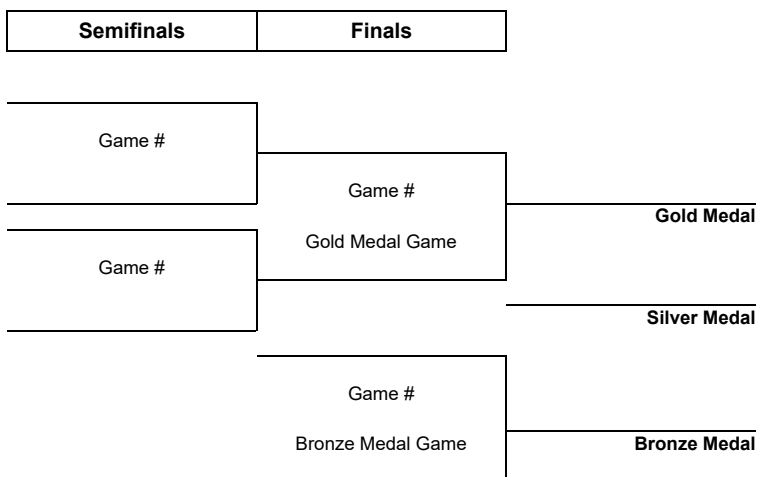

Game	Round	Date	Time	Teams	Results	1	2	3	PSS
33	Round robin	SAT 22 FEB	19:30	SR - SA	3 - 0	1 - 0	1 - 0	1 - 0	
34	Round robin	FRI 6 DEC	19:45	SFH - FJO	3 - 1	0 - 0	2 - 0	1 - 1	
35	Round robin	FRI 20 DEC	19:45	SR - SFH	7 - 4	4 - 1	1 - 1	2 - 2	
36	Round robin	SAT 4 JAN	19:30	SA - FJO	5 - 2	1 - 1	2 - 1	2 - 0	

Preliminary Round Standings

Rank	Team	GP	W	PSW	PSL	L	GDF	GF:GA	PTS
1	SA	16	11	1	0	4	+17	67 : 50	35
2	SR	17	9	0	2	6	+22	82 : 60	29
3	FJO	17	7	3	0	7	+14	74 : 60	27
4	SFH	18	3	0	2	13	-53	44 : 97	11

Note:
Rank during the preliminary round is based on points. For tie-break rules see 'Competition Format and Rules'.

Legend:

1 1st period	2 2nd period	3 3rd period	GA Goals against	GDF Goal difference
GF Goals for	GP Games played	PSS Penalty-Shot Shootout	L Losses	OT Overtime
PSL Penalty-Shot Shootout loss	PSW Penalty-Shot Shootout win	PTS Points	W Wins