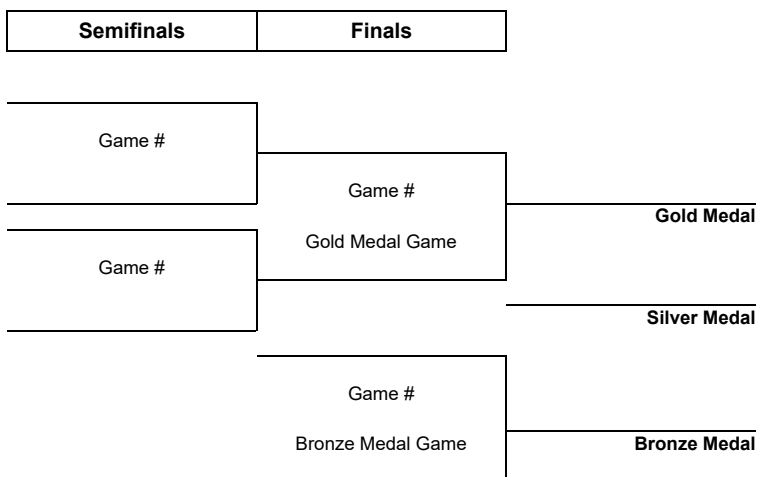

Game	Round	Date	Time	Teams	Results	1	2	3	PSS
33	Round robin	SAT 22 FEB	17:45	SR - SA					
34	Round robin	FRI 6 DEC	19:45	SFH - FJO					
35	Round robin	FRI 20 DEC	19:45	SR - SFH					
36	Round robin	SAT 4 JAN	16:45	SA - FJO					

Preliminary Round Standings

Rank	Team	GP	W	PSW	PSL	L	GDF	GF:GA	PTS
1	SR	8	5	0	0	3	+13	40 : 27	15
2	FJO	8	4	1	0	3	+5	38 : 33	14
3	SA	6	4	0	0	2	+8	25 : 17	12
4	SFH	6	0	0	1	5	-26	10 : 36	1

Note:
Rank during the preliminary round is based on points. For tie-break rules see 'Competition Format and Rules'.

Legend:

1 1st period	2 2nd period	3 3rd period	GA Goals against	GDF Goal difference
GF Goals for	GP Games played	PSS Penalty-Shot Shootout	L Losses	OT Overtime
PSL Penalty-Shot Shootout loss	PSW Penalty-Shot Shootout win	PTS Points	W Wins