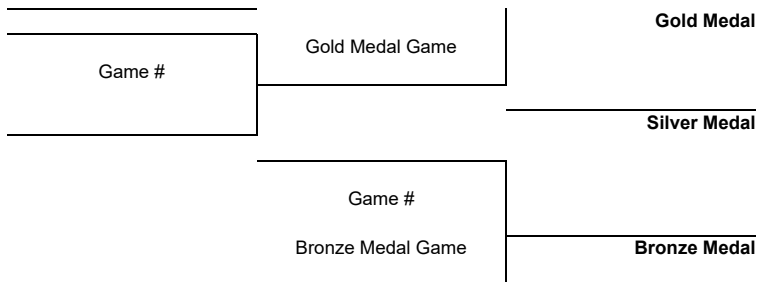

Note:
Rank during the preliminary round is based on points. For tie-break rules see 'Competition Format and Rules'.

Legend:

1 1st period	2 2nd period	3 3rd period	GA Goals against	GDF Goal difference
GF Goals for	GP Games played	PSS Penalty-Shot Shootout	L Losses	OT Overtime
PSL Penalty-Shot Shootout loss	PSW Penalty-Shot Shootout win	PTS Points	W Wins