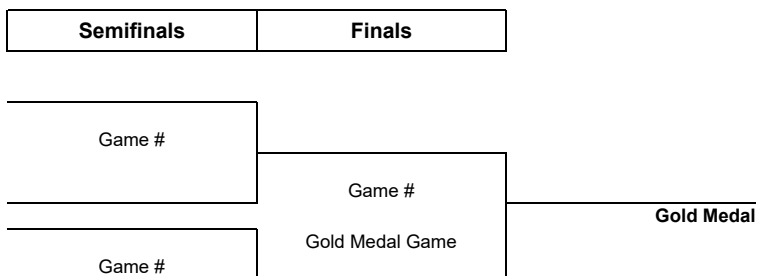

**TOURNAMENT PROGRESS**

As of SAT 16 NOV 2024

Game	Round	Date	Time	Teams	Results	1	2	3	PSS
1	Round robin	TUE 12 NOV	20:00	FJO - SR	7 - 6	2 - 3	2 - 0	3 - 3	
2	Round robin	SAT 31 AUG	16:30	VIK - FJO	7 - 6	4 - 1	2 - 3	1 - 2	
3	Round robin	SAT 5 OCT	17:45	SR - VIK	3 - 5	1 - 1	1 - 3	1 - 1	
4	Round robin	SAT 5 OCT	16:45	FJO - JOT	10 - 3	4 - 1	5 - 0	1 - 2	
5	Round robin	SAT 19 APR	16:30	JOT - SR					
6	Round robin	THU 19 SEP	19:10	VIK - JOT	11 - 5	4 - 0	4 - 2	3 - 3	
7	Round robin	TUE 11 FEB	19:45	SR - FJO					
8	Round robin	SAT 14 DEC	16:45	FJO - VIK					
9	Round robin	SAT 2 NOV	19:10	VIK - SR	4 - 3	2 - 1	1 - 0	1 - 2	
10	Round robin	SAT 2 NOV	16:30	JOT - FJO	6 - 7	1 - 1	2 - 2	3 - 4	
11	Round robin	SAT 14 DEC	17:45	SR - JOT					
12	Round robin	THU 20 FEB	19:10	JOT - VIK					
13	Round robin	FRI 4 APR	19:45	FJO - SR					
14	Round robin	SAT 19 APR	19:30	VIK - FJO					
15	Round robin	SAT 16 NOV	17:45	SR - VIK	0 - 11	0 - 3	0 - 6	0 - 2	
16	Round robin	SAT 16 NOV	16:45	FJO - JOT	12 - 5	3 - 1	5 - 2	4 - 2	
17	Round robin	SAT 31 AUG	19:00	JOT - SR	1 - 9	0 - 2	0 - 3	1 - 4	
18	Round robin	SUN 16 MAR	19:10	VIK - JOT					
19	Round robin	TUE 17 DEC	19:45	SR - FJO					
20	Round robin	SAT 25 JAN	16:45	FJO - VIK					
21	Round robin	SAT 10 MAY	16:30	VIK - SR					
22	Round robin	SAT 10 MAY	19:10	JOT - FJO					
23	Round robin	SAT 25 JAN	17:45	SR - JOT					
24	Round robin	THU 21 NOV	19:10	JOT - VIK					

**Preliminary Round Standings**

Rank	Team	GP	W	PSW	PSL	L	GDF	GF:GA	PTS
1	VIK	5	5	0	0	0	+21	38 : 17	15
2	FJO	5	4	0	0	1	+15	42 : 27	12
3	SR	5	1	0	0	4	-7	21 : 28	3
4	JOT	5	0	0	0	5	-29	20 : 49	0

**Note:**  
Rank during the preliminary round is based on points. For tie-break rules see 'Competition Format and Rules'.