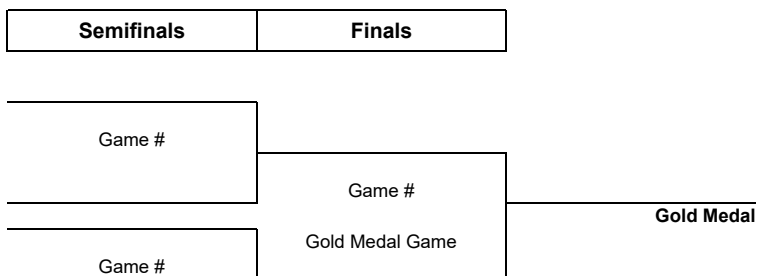

TOURNAMENT PROGRESS

As of WED 18 DEC 2024

Game	Round	Date	Time	Teams	Results	1	2	3	PSS
1	Round robin	TUE 12 NOV	20:00	FJO - SR	7 - 6	2 - 3	2 - 0	3 - 3	
2	Round robin	SAT 31 AUG	16:30	VIK - FJO	7 - 6	4 - 1	2 - 3	1 - 2	
3	Round robin	SAT 5 OCT	17:45	SR - VIK	3 - 5	1 - 1	1 - 3	1 - 1	
4	Round robin	SAT 5 OCT	16:45	FJO - JOT	10 - 3	4 - 1	5 - 0	1 - 2	
5	Round robin	SAT 19 APR	16:30	JOT - SR					
6	Round robin	THU 19 SEP	19:10	VIK - JOT	11 - 5	4 - 0	4 - 2	3 - 3	
7	Round robin	TUE 11 FEB	19:45	SR - FJO					
8	Round robin	SAT 14 DEC	16:45	FJO - VIK	4 - 13	2 - 3	1 - 4	1 - 6	
9	Round robin	SAT 2 NOV	19:10	VIK - SR	4 - 3	2 - 1	1 - 0	1 - 2	
10	Round robin	SAT 2 NOV	16:30	JOT - FJO	6 - 7	1 - 1	2 - 2	3 - 4	
11	Round robin	SAT 14 DEC	17:45	SR - JOT	14 - 1	3 - 0	3 - 1	8 - 0	
12	Round robin	THU 20 FEB	19:10	JOT - VIK					
13	Round robin	FRI 4 APR	19:45	FJO - SR					
14	Round robin	SAT 19 APR	19:30	VIK - FJO					
15	Round robin	SAT 16 NOV	17:45	SR - VIK	0 - 11	0 - 3	0 - 6	0 - 2	
16	Round robin	SAT 16 NOV	16:45	FJO - JOT	12 - 5	3 - 1	5 - 2	4 - 2	
17	Round robin	SAT 31 AUG	19:00	JOT - SR	1 - 9	0 - 2	0 - 3	1 - 4	
18	Round robin	SUN 16 MAR	19:10	VIK - JOT					
19	Round robin	TUE 17 DEC	19:30	SR - FJO	12 - 3	2 - 0	4 - 2	6 - 1	
20	Round robin	SAT 25 JAN	16:45	FJO - VIK					
21	Round robin	SAT 10 MAY	16:30	VIK - SR					
22	Round robin	SAT 10 MAY	19:10	JOT - FJO					
23	Round robin	SAT 25 JAN	17:45	SR - JOT					
24	Round robin	THU 21 NOV	19:10	JOT - VIK	0 - 10	0 - 3	0 - 4	0 - 3	

Preliminary Round Standings

Rank	Team	GP	W	PSW	PSL	L	GDF	GF:GA	PTS
1	VIK	7	7	0	0	0	+40	61 : 21	21
2	FJO	7	4	0	0	3	-3	49 : 52	12
3	SR	7	3	0	0	4	+15	47 : 32	9
4	JOT	7	0	0	0	7	-52	21 : 73	0

Note:
Rank during the preliminary round is based on points. For tie-break rules see 'Competition Format and Rules'.