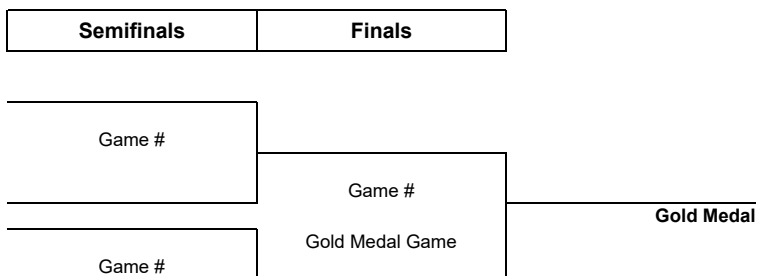

### TOURNAMENT PROGRESS

As of WED 12 FEB 2025

Game	Round	Date	Time	Teams	Results	1	2	3	PSS
1	Round robin	TUE 12 NOV	20:00	FJO - SR	7 - 6	2 - 3	2 - 0	3 - 3	
2	Round robin	SAT 31 AUG	16:30	VIK - FJO	7 - 6	4 - 1	2 - 3	1 - 2	
3	Round robin	SAT 5 OCT	17:45	SR - VIK	3 - 5	1 - 1	1 - 3	1 - 1	
4	Round robin	SAT 5 OCT	16:45	FJO - JOT	10 - 3	4 - 1	5 - 0	1 - 2	
5	Round robin	SAT 19 APR	16:30	JOT - SR					
6	Round robin	THU 19 SEP	19:10	VIK - JOT	11 - 5	4 - 0	4 - 2	3 - 3	
7	Round robin	TUE 11 FEB	19:45	SR - FJO	7 - 3	0 - 1	5 - 1	2 - 1	
8	Round robin	SAT 14 DEC	16:45	FJO - VIK	4 - 13	2 - 3	1 - 4	1 - 6	
9	Round robin	SAT 2 NOV	19:10	VIK - SR	4 - 3	2 - 1	1 - 0	1 - 2	
10	Round robin	SAT 2 NOV	16:30	JOT - FJO	6 - 7	1 - 1	2 - 2	3 - 4	
11	Round robin	SAT 14 DEC	17:45	SR - JOT	14 - 1	3 - 0	3 - 1	8 - 0	
12	Round robin	THU 20 FEB	19:10	JOT - VIK					
13	Round robin	FRI 4 APR	19:45	FJO - SR					
14	Round robin	SAT 19 APR	19:30	VIK - FJO					
15	Round robin	SAT 16 NOV	17:45	SR - VIK	0 - 11	0 - 3	0 - 6	0 - 2	
16	Round robin	SAT 16 NOV	16:45	FJO - JOT	12 - 5	3 - 1	5 - 2	4 - 2	
17	Round robin	SAT 31 AUG	19:00	JOT - SR	1 - 9	0 - 2	0 - 3	1 - 4	
18	Round robin	SUN 16 MAR	19:10	VIK - JOT					
19	Round robin	TUE 17 DEC	19:30	SR - FJO	12 - 3	2 - 0	4 - 2	6 - 1	
20	Round robin	SAT 25 JAN	16:45	FJO - VIK	4 - 11	1 - 3	0 - 3	3 - 5	
21	Round robin	SAT 10 MAY	16:30	VIK - SR					
22	Round robin	SAT 10 MAY	19:10	JOT - FJO					
23	Round robin	SAT 25 JAN	17:45	SR - JOT	11 - 2	4 - 0	3 - 1	4 - 1	
24	Round robin	THU 21 NOV	19:10	JOT - VIK	0 - 10	0 - 3	0 - 4	0 - 3	

#### Preliminary Round Standings

Rank	Team	GP	W	PSW	PSL	L	GDF	GF:GA	PTS
1	VIK	8	8	0	0	0	+47	72 : 25	24
2	SR	9	5	0	0	4	+28	65 : 37	15
3	FJO	9	4	0	0	5	-14	56 : 70	12
4	JOT	8	0	0	0	8	-61	23 : 84	0

**Note:**  
Rank during the preliminary round is based on points. For tie-break rules see 'Competition Format and Rules'.