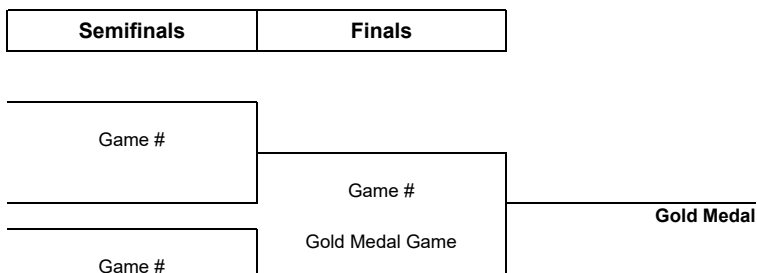

### TOURNAMENT PROGRESS

As of MON 17 MAR 2025

Game	Round	Date	Time	Teams	Results	1	2	3	PSS
1	Round robin	TUE 12 NOV	20:00	FJO - SR	7 - 6	2 - 3	2 - 0	3 - 3	
2	Round robin	SAT 31 AUG	16:30	VIK - FJO	7 - 6	4 - 1	2 - 3	1 - 2	
3	Round robin	SAT 5 OCT	17:45	SR - VIK	3 - 5	1 - 1	1 - 3	1 - 1	
4	Round robin	SAT 5 OCT	16:45	FJO - JOT	10 - 3	4 - 1	5 - 0	1 - 2	
5	Round robin	SAT 19 APR	16:30	JOT - SR					
6	Round robin	THU 19 SEP	19:10	VIK - JOT	11 - 5	4 - 0	4 - 2	3 - 3	
7	Round robin	TUE 11 FEB	19:45	SR - FJO	7 - 3	0 - 1	5 - 1	2 - 1	
8	Round robin	SAT 14 DEC	16:45	FJO - VIK	4 - 13	2 - 3	1 - 4	1 - 6	
9	Round robin	SAT 2 NOV	19:10	VIK - SR	4 - 3	2 - 1	1 - 0	1 - 2	
10	Round robin	SAT 2 NOV	16:30	JOT - FJO	6 - 7	1 - 1	2 - 2	3 - 4	
11	Round robin	SAT 14 DEC	17:45	SR - JOT	14 - 1	3 - 0	3 - 1	8 - 0	
12	Round robin	THU 20 FEB	19:10	JOT - VIK	4 - 11	1 - 3	3 - 2	0 - 6	
13	Round robin	FRI 4 APR	19:45	FJO - SR					
14	Round robin	SAT 19 APR	19:30	VIK - FJO					
15	Round robin	SAT 16 NOV	17:45	SR - VIK	0 - 11	0 - 3	0 - 6	0 - 2	
16	Round robin	SAT 16 NOV	16:45	FJO - JOT	12 - 5	3 - 1	5 - 2	4 - 2	
17	Round robin	SAT 31 AUG	19:00	JOT - SR	1 - 9	0 - 2	0 - 3	1 - 4	
18	Round robin	SUN 16 MAR	19:10	VIK - JOT	11 - 2	7 - 0	2 - 1	2 - 1	
19	Round robin	TUE 17 DEC	19:30	SR - FJO	12 - 3	2 - 0	4 - 2	6 - 1	
20	Round robin	SAT 25 JAN	16:45	FJO - VIK	4 - 11	1 - 3	0 - 3	3 - 5	
21	Round robin	SAT 10 MAY	16:30	VIK - SR					
22	Round robin	SAT 10 MAY	19:10	JOT - FJO					
23	Round robin	SAT 25 JAN	17:45	SR - JOT	11 - 2	4 - 0	3 - 1	4 - 1	
24	Round robin	THU 21 NOV	19:10	JOT - VIK	0 - 10	0 - 3	0 - 4	0 - 3	

#### Preliminary Round Standings

Rank	Team	GP	W	PSW	PSL	L	GDF	GF:GA	PTS
1	VIK	10	10	0	0	0	+63	94 : 31	30
2	SR	9	5	0	0	4	+28	65 : 37	15
3	FJO	9	4	0	0	5	-14	56 : 70	12
4	JOT	10	0	0	0	10	-77	29 : 106	0

**Note:**  
Rank during the preliminary round is based on points. For tie-break rules see 'Competition Format and Rules'.