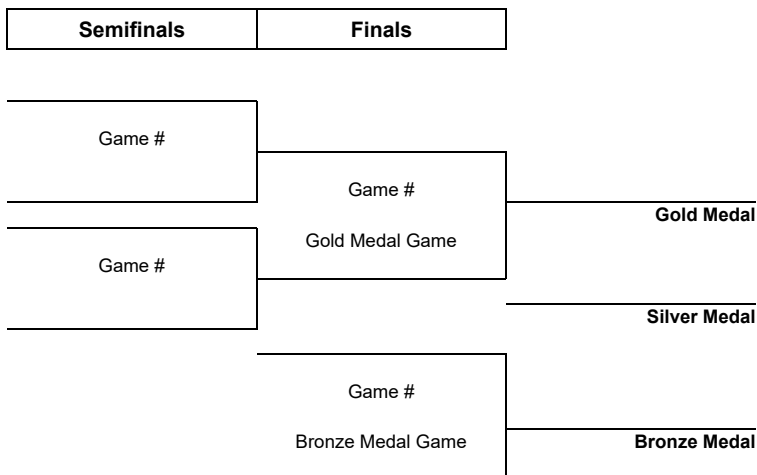

**TOURNAMENT PROGRESS**

As of SAT 11 JAN 2025

Game	Round	Date	Time	Teams	Results	1	2	3	PSS
1	Round robin	THU 26 SEP	20:00	VIK - JOT	10 - 11	3 - 1	4 - 4	3 - 5	
2	Round robin	SAT 21 DEC	16:45	JOT - SR	8 - 7	4 - 4	1 - 1	3 - 2	
3	Round robin	SAT 22 MAR	16:45	VIK - SR					
4	Round robin	THU 31 OCT	19:30	JOT - VIK	3 - 7	2 - 2	1 - 3	0 - 2	
5	Round robin	SAT 12 OCT	17:45	SR - JOT	8 - 12	2 - 4	4 - 5	2 - 3	
6	Round robin	SAT 11 JAN	17:45	SR - VIK	4 - 12	2 - 2	0 - 4	2 - 6	
7	Round robin	THU 30 JAN	20:00	VIK - JOT					
8	Round robin	SAT 15 FEB	16:45	JOT - SR					
9	Round robin	SAT 12 APR	16:45	VIK - SR					
10	Round robin	THU 6 FEB	20:00	JOT - VIK					
11	Round robin	SAT 3 MAY	17:45	SR - JOT					
12	Round robin	FRI 10 JAN	19:30	SR - VIK	5 - 1	1 - 1	1 - 0	3 - 0	
13	Round robin	THU 27 FEB	20:00	VIK - JOT					
14	Round robin	SUN 16 FEB	18:45	JOT - SR					
15	Round robin	SAT 7 SEP	17:45	SR - VIK	4 - 8	1 - 2	1 - 2	2 - 4	
16	Round robin	SUN 13 APR	09:30	VIK - SR					
17	Round robin	THU 27 MAR	20:00	JOT - VIK					
18	Round robin	FRI 2 MAY	19:45	SR - JOT					

**Preliminary Round Standings**

Rank	Team	GP	W	PSW	PSL	L	GDF	GF:GA	PTS
1	VIK	5	3	0	1	1	+11	38 : 27	10
2	JOT	4	2	1	0	1	+2	34 : 32	8
3	SR	5	1	0	0	4	-13	28 : 41	3

**Note:**  
Rank during the preliminary round is based on points. For tie-break rules see 'Competition Format and Rules'.