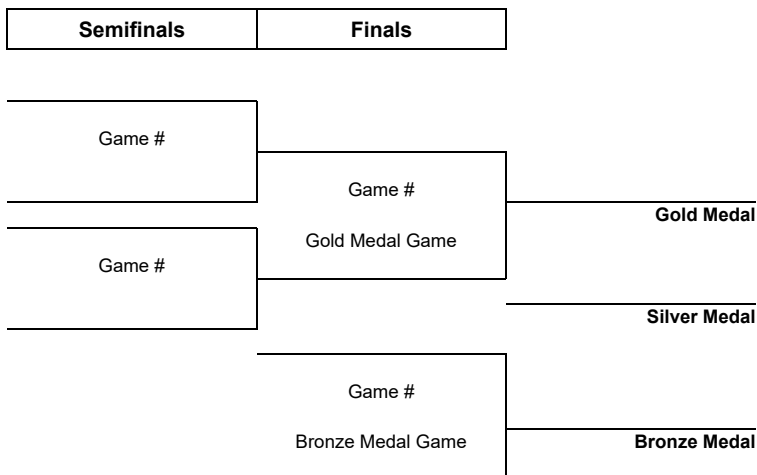

**TOURNAMENT PROGRESS**

As of FRI 28 MAR 2025

Game	Round	Date	Time	Teams	Results	1	2	3	PSS
1	Round robin	THU 26 SEP	20:00	VIK - JOT	10 - 11	3 - 1	4 - 4	3 - 5	
2	Round robin	SAT 21 DEC	16:45	JOT - SR	8 - 7	4 - 4	1 - 1	3 - 2	
3	Round robin	SUN 4 MAY	16:00	VIK - SR					
4	Round robin	THU 31 OCT	19:30	JOT - VIK	3 - 7	2 - 2	1 - 3	0 - 2	
5	Round robin	SAT 12 OCT	17:45	SR - JOT	8 - 12	2 - 4	4 - 5	2 - 3	
6	Round robin	SAT 11 JAN	17:45	SR - VIK	4 - 12	2 - 2	0 - 4	2 - 6	
7	Round robin	THU 30 JAN	19:30	VIK - JOT	12 - 3	2 - 2	7 - 1	3 - 0	
8	Round robin	SAT 15 FEB	16:45	JOT - SR	3 - 6	1 - 2	1 - 2	1 - 2	
9	Round robin	SAT 12 APR	16:45	VIK - SR					
10	Round robin	THU 6 FEB	19:30	JOT - VIK	7 - 11	2 - 3	3 - 6	2 - 2	
11	Round robin	SAT 22 MAR	09:00	SR - JOT	5 - 6	3 - 1	1 - 3	1 - 2	
12	Round robin	FRI 10 JAN	19:30	SR - VIK	5 - 1	1 - 1	1 - 0	3 - 0	
13	Round robin	TUE 22 APR	19:30	VIK - JOT					
14	Round robin	SUN 16 FEB	09:00	JOT - SR	6 - 3	0 - 1	3 - 2	3 - 0	
15	Round robin	SAT 7 SEP	17:45	SR - VIK	4 - 8	1 - 2	1 - 2	2 - 4	
16	Round robin	SUN 13 APR	08:30	VIK - SR					
17	Round robin	THU 27 MAR	19:30	JOT - VIK	2 - 9	0 - 3	1 - 5	1 - 1	
18	Round robin	FRI 21 MAR	19:45	SR - JOT	4 - 11	0 - 3	2 - 5	2 - 3	

**Preliminary Round Standings**

Rank	Team	GP	W	PSW	PSL	L	GDF	GF:GA	PTS
1	VIK	8	6	0	1	1	+31	70 : 39	19
2	JOT	11	5	1	0	5	-10	72 : 82	17
3	SR	9	2	0	0	7	-21	46 : 67	6

**Note:**  
Rank during the preliminary round is based on points. For tie-break rules see 'Competition Format and Rules'.