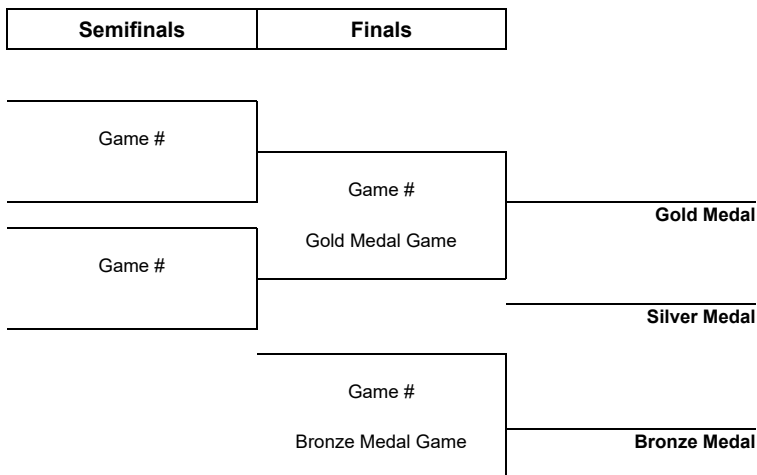

### TOURNAMENT PROGRESS

As of WED 6 MAY 2026

Game	Round	Date	Time	Teams	Results	1	2	3	PSS
1	Round robin	FRI 14 NOV	19:30	SR - FJO	7 - 6	3 - 4	3 - 0	1 - 2	
2	Round robin	SAT 25 OCT	16:30	SA - SR	6 - 7	3 - 2	2 - 2	1 - 2	
3	Round robin	SAT 13 SEP	19:15	FJO - SA	0 - 15	0 - 5	0 - 5	0 - 5	
4	Round robin	THU 2 OCT	19:30	FJO - SR	3 - 4	1 - 0	1 - 1	1 - 2	
5	Round robin	SAT 20 SEP	20:15	SR - SA	4 - 14	2 - 2	0 - 5	2 - 7	
6	Round robin	SAT 8 NOV	19:15	SA - FJO	11 - 1	0 - 1	4 - 0	7 - 0	
7	Round robin	TUE 21 APR	19:30	SR - FJO	6 - 1	1 - 1	1 - 0	4 - 0	
8	Round robin	SAT 10 JAN	19:15	SA - SR	11 - 0	5 - 0	1 - 0	5 - 0	
9	Round robin	SUN 14 SEP	10:00	FJO - SA	0 - 11	0 - 6	0 - 3	0 - 2	
10	Round robin	TUE 17 FEB	19:45	FJO - SR	4 - 5	1 - 3	3 - 2	0 - 0	
11	Round robin	SAT 28 FEB	19:15	SR - SA	6 - 10	1 - 2	1 - 7	4 - 1	
12	Round robin	SAT 14 MAR	20:15	SA - FJO	13 - 0	3 - 0	3 - 0	7 - 0	
13	Round robin	TUE 5 MAY	19:30	SR - FJO	3 - 6	1 - 1	2 - 4	0 - 1	
14	Round robin	SAT 7 MAR	16:30	SA - SR	14 - 2	6 - 1	3 - 1	5 - 0	
15	Round robin	SAT 2 MAY	16:30	FJO - SA	1 - 5	0 - 1	1 - 2	0 - 2	
16	Round robin	FRI 20 MAR	19:30	FJO - SR	4 - 5	2 - 1	1 - 2	1 - 2	
17	Round robin	SAT 18 APR	16:30	SR - SA	2 - 8	2 - 3	0 - 2	0 - 3	
18	Round robin	SUN 3 MAY	07:45	SA - FJO	13 - 0	0 - 0	5 - 0	8 - 0	

#### Preliminary Round Standings

Rank	Team	GP	W	PSW	PSL	L	GDF	GF:GA	PTS
1	SA	12	11	0	1	0	+108	131:23	34
2	SR	12	4	2	0	6	-36	51:87	16
3	FJO	12	1	0	1	10	-72	26:98	4

**Note:**  
Rank during the preliminary round is based on points. For tie-break rules see 'Competition Format and Rules'.