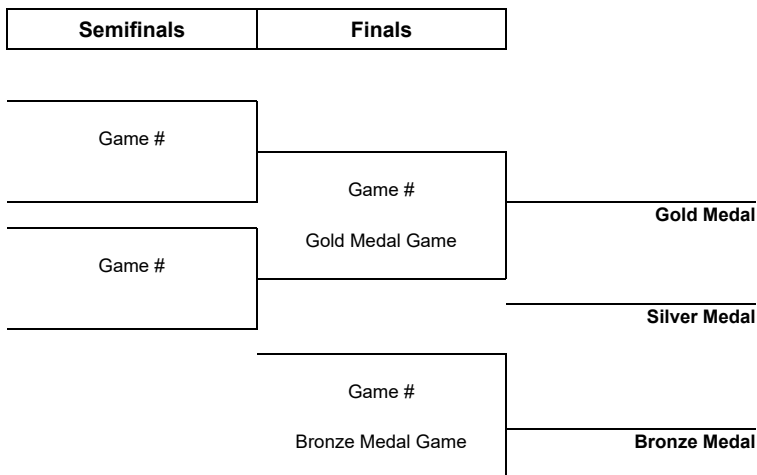

TOURNAMENT PROGRESS

As of SAT 18 APR 2026

Game	Round	Date	Time	Teams	Results	1	2	3	PSS
1	Round robin	FRI 12 DEC	19:30	SR - FJO	12 - 1	5 - 0	3 - 1	4 - 0	
2	Round robin	SAT 27 SEP	19:15	SA - SR	13 - 5	3 - 2	4 - 1	6 - 2	
3	Round robin	SAT 6 SEP	19:15	FJO - SA	3 - 16	3 - 4	0 - 5	0 - 7	
4	Round robin	TUE 2 DEC	19:45	FJO - SR	4 - 7	1 - 2	2 - 1	1 - 4	
5	Round robin	SAT 18 OCT	19:15	SR - SA	6 - 5	4 - 2	0 - 2	2 - 1	
6	Round robin	SUN 1 FEB	08:00	SA - FJO	7 - 3	1 - 2	2 - 1	4 - 0	
7	Round robin	TUE 28 APR	19:30	SR - FJO					
8	Round robin	SAT 17 JAN	19:15	SA - SR	6 - 5	1 - 3	2 - 1	3 - 1	
9	Round robin	SAT 6 DEC	19:15	FJO - SA	3 - 10	0 - 3	1 - 5	2 - 2	
10	Round robin	FRI 10 APR	19:30	FJO - SR	4 - 11	2 - 2	1 - 5	1 - 4	
11	Round robin	SAT 22 NOV	20:15	SR - SA	3 - 6	2 - 1	1 - 2	0 - 3	
12	Round robin	SAT 31 JAN	16:30	SA - FJO	12 - 4	3 - 1	5 - 2	4 - 1	
13	Round robin	FRI 27 MAR	19:30	SR - FJO	5 - 1	2 - 1	2 - 0	1 - 0	
14	Round robin	SAT 7 MAR	19:15	SA - SR	2 - 4	0 - 0	2 - 3	0 - 1	
15	Round robin	SAT 2 MAY	19:15	FJO - SA					
16	Round robin	SUN 21 DEC	09:00	FJO - SR	1 - 6	0 - 2	0 - 2	1 - 2	
17	Round robin	SAT 18 APR	19:00	SR - SA	9 - 0	3 - 0	4 - 0	2 - 0	
18	Round robin	SAT 16 MAY	18:30	SA - FJO					

Preliminary Round Standings

Rank	Team	GP	W	PSW	PSL	L	GDF	GF:GA	PTS
1	SR	11	8	0	0	3	+30	73 : 43	24
2	SA	10	7	0	0	3	+32	77 : 45	21
3	FJO	9	0	0	0	9	-62	24 : 86	0

Note:
Rank during the preliminary round is based on points. For tie-break rules see 'Competition Format and Rules'.

Legend:

1 1st period	2 2nd period	3 3rd period	GA Goals against	GDF Goal difference
GF Goals for	GP Games played	PSS Penalty-Shot Shootout	L Losses	OT Overtime
PSL Penalty-Shot Shootout loss	PSW Penalty-Shot Shootout win	PTS Points	W Wins	