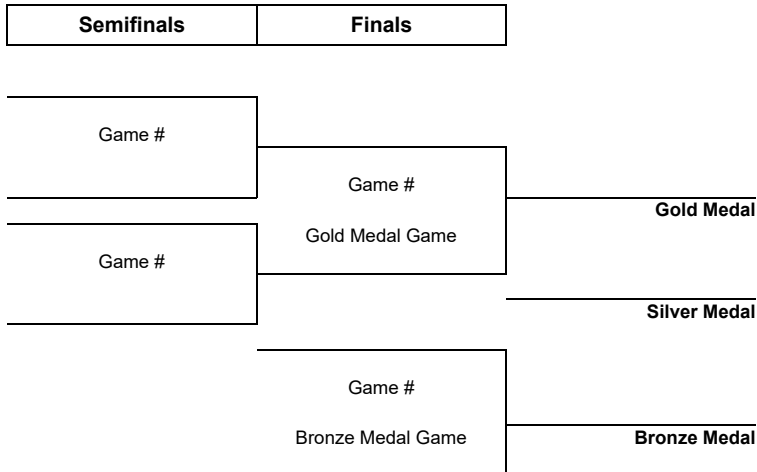

Game	Round	Date	Time	Teams	Results	1	2	3	PSS
33		TUE 24 FEB	19:45	FJO - SA	0 - 5 (forfeit)				
34		TUE 27 JAN	19:45	FJO - SR	2 - 8	0 - 0	1 - 4	1 - 4	
35		SAT 28 FEB	16:45	SR - SA	4 - 3	0 - 3	1 - 0	2 - 0	
36		TUE 3 MAR	19:30	SA - FJO	5 - 0 (forfeit)				

Group A

Rank	Team	GP	W	PSW	PSL	L	GDF	GF:GA	PTS
1	SR	16	10	2	2	2	+37	89 : 52	36
2	SA	16	9	2	2	3	+32	75 : 43	33
3	FJO	16	1	0	0	15	-69	27 : 96	3

Group B

Rank	Team	GP	W	PSW	PSL	L	GDF	GF:GA	PTS
1	JOT	9	7	0	0	2	+28	57 : 29	21
2	HUN	9	2	0	0	7	-28	29 : 57	6

Note:
Rank during the preliminary round is based on points. For tie-break rules see 'Competition Format and Rules'.

Legend:

1 1st period	2 2nd period	3 3rd period	GA Goals against	GDF Goal difference
GF Goals for	GP Games played	PSS Penalty-Shot Shootout	L Losses	OT Overtime
PSL Penalty-Shot Shootout loss	PSW Penalty-Shot Shootout win	PTS Points	W Wins