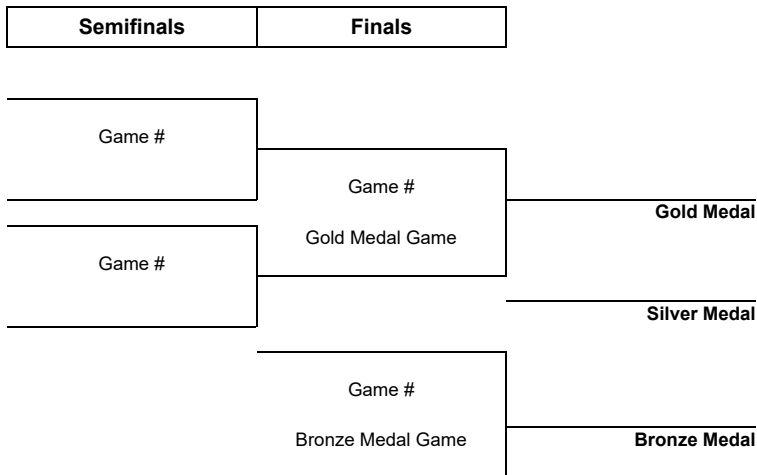

**TOURNAMENT PROGRESS**

As of THU 12 MAR 2026

Game	Round	Date	Time	Teams	Results	1	2	3	PSS
1		TUE 10 MAR	19:45	SR - SA	6 - 5	0 - 3	1 - 1	4 - 1	
2		THU 12 MAR	19:30	SA - SR	1 - 5	0 - 2	1 - 1	0 - 2	
3		SAT 14 MAR	17:45	SR - SA					
4		TUE 17 MAR	19:30	SA - SR					
5		THU 19 MAR	19:45	SR - SA					

**Preliminary Round Standings**

Rank	Team	GP	W	PSW	PSL	L	GDF	GF:GA	PTS
1	SR	2	1	1	0	0	+5	11 : 6	5
2	SA	2	0	0	1	1	-5	6 : 11	1

**Note:**  
Rank during the preliminary round is based on points. For tie-break rules see 'Competition Format and Rules'.