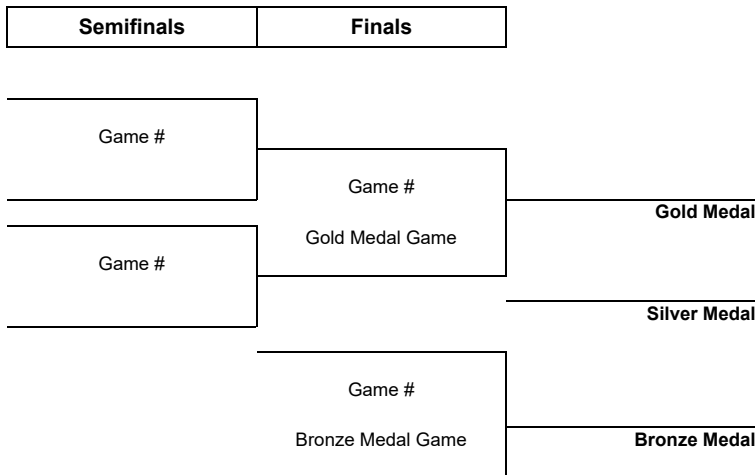

**TOURNAMENT PROGRESS**

As of SUN 29 MAR 2026

Game	Round	Date	Time	Teams	Results	1	2	3	PSS
1		SAT 21 MAR	16:45	SA - SR	1 - 0	0 - 0	1 - 0	0 - 0	
2		TUE 24 MAR	19:45	SR - SA	2 - 1	1 - 0	0 - 0	0 - 1	1 - 0
3		FRI 27 MAR	16:45	SA - SR	1 - 2	1 - 1	0 - 1	0 - 0	
4		SUN 29 MAR	16:45	SR - SA	1 - 0	0 - 0	0 - 0	0 - 0	1 - 0
5		TUE 31 MAR	19:30	SA - SR					

**Preliminary Round Standings**

Rank	Team	GP	W	PSW	PSL	L	GDF	GF:GA	PTS
1	SR	4	1	2	0	1	+2	5 : 3	7
2	SA	4	1	0	2	1	-2	3 : 5	5

**Note:**  
Rank during the preliminary round is based on points. For tie-break rules see 'Competition Format and Rules'.