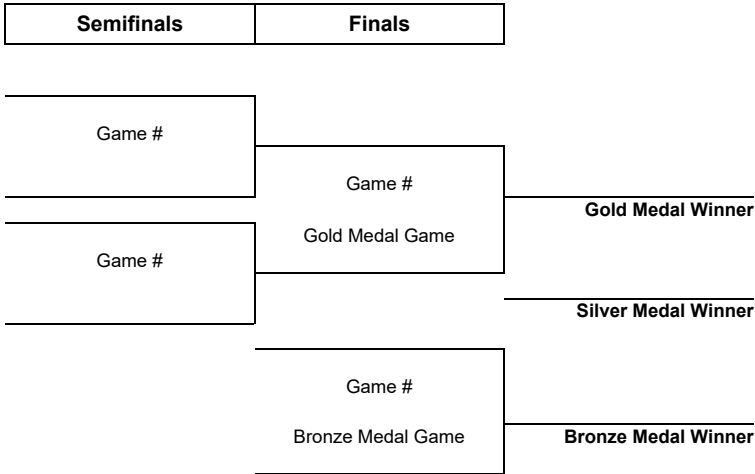

TOURNAMENT PROGRESS
 As of SUN 2 OCT 2022

Game	Round	Date	Time	Teams	Results	1	2	3	OT	PSS	Venue
41	SF	FRI 23 SEP	19:00 GMT+12	SCS - CRD	2 - 1	0 - 0	1 - 1	1 - 0			Ice Arena
42	SF	SAT 24 SEP	19:00 GMT+12	SCS - CRD	6 - 1	1 - 1	3 - 0	2 - 0			Ice Arena
43	FIN	FRI 30 SEP	16:45 GMT+13	WAA - SCS	3 - 4	0 - 2	3 - 1	0 - 0	0 - 0	0 - 1	Paradice Avondale
44	FIN	SAT 1 OCT	16:45 GMT+13	WAA - SCS	1 - 2	1 - 0	0 - 0	0 - 1	0 - 1		Paradice Avondale

Legend:	1 1st period	2 2nd period	3 3rd period	PSS Penalty-Shot Shootout
	OT Overtime	SF Semifinals		