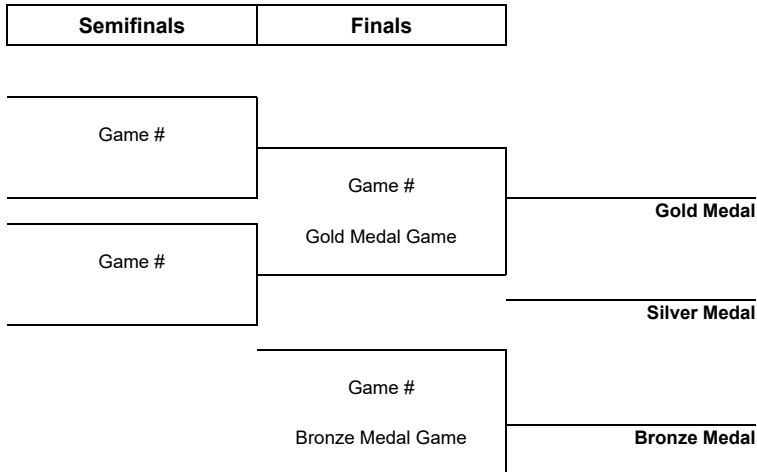

Game	Round	Date	Time	Teams	Results	1	2	3	PSS
35	Round robin	SAT 12 AUG	16:30	CRD - PHT	8 - 3	1 - 1	6 - 1	1 - 1	
36	Round robin	SUN 13 AUG	16:30	CRD - PHT	6 - 5	2 - 1	2 - 3	1 - 1	
37	Round robin	SAT 12 AUG	16:45	WAA - SCS	1 - 6	0 - 1	1 - 4	0 - 1	
38	Round robin	SUN 13 AUG	16:45	WAA - SCS	1 - 4	1 - 0	0 - 2	0 - 2	
39	Round robin	FRI 18 AUG	19:15	SCS - CRD	6 - 0	1 - 0	1 - 0	4 - 0	
40	Round robin	SAT 19 AUG	18:45	SCS - CRD	9 - 6	2 - 2	3 - 3	4 - 1	
41	Semifinal	SAT 26 AUG	17:15	BSW - WAA	3 - 1	1 - 0	1 - 0	1 - 1	
42	Semifinal	SUN 27 AUG	16:45	BSW - WAA	4 - 1	1 - 1	1 - 0	2 - 0	
43		FRI 1 SEP	19:00	SCS - BSW	6 - 5	2 - 2	3 - 3	1 - 0	
44		SAT 2 SEP	19:00	SCS - BSW	5 - 2	2 - 1	1 - 1	2 - 0	
45		SUN 3 SEP	16:45	SCS - BSW					

Preliminary Round Standings

Rank	Team	GP	W	PSW	PSL	L	GDF	GF:GA	PTS
1	SCS	16	12	1	0	3	+47	89 : 42	38
2	BSW	16	12	0	1	3	+36	85 : 49	37
3	WAA	16	6	1	0	9	-16	46 : 62	20
4	CRD	16	3	1	3	9	-22	60 : 82	14
5	PHT	16	2	2	1	11	-45	49 : 94	11

Note:
Rank during the preliminary round is based on points. For tie-break rules see 'Competition Format and Rules'.

Legend:
1 1st period   **2** 2nd period   **3** 3rd period   **GA** Goals against   **GDF** Goal difference
GF Goals for   **GP** Games played   **PSS** Penalty-Shot Shootout   **L** Losses   **OT** Overtime
PSL Penalty-Shot Shootout loss   **PSW** Penalty-Shot Shootout win   **PTS** Points   **W** Wins