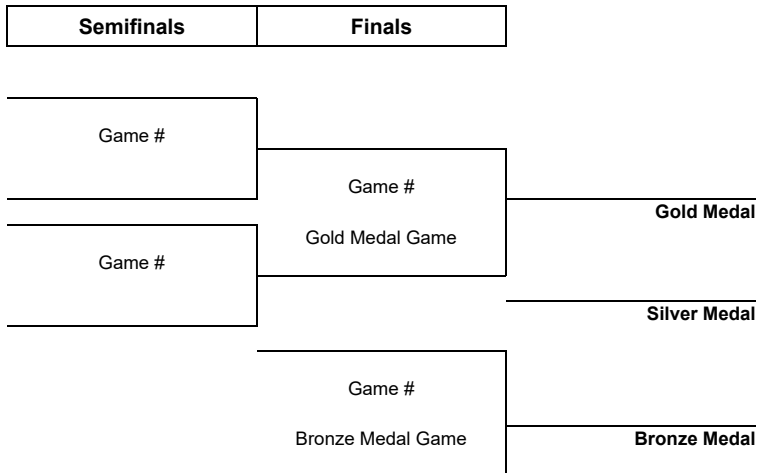

Game	Round	Date	Time	Teams	Results	1	2	3	PSS
37	Round robin	FRI 16 AUG	18:45	SCS - PHT	12 - 2	3-0	5-2	4-0	
38	Round robin	SAT 17 AUG	16:15	CRD - WAA	5 - 9	3-1	1-2	1-6	
39	Round robin	SAT 17 AUG	18:15	SCS - PHT	12 - 2	3-0	5-1	4-1	
40	Round robin	SUN 18 AUG	16:15	CRD - WAA	3 - 5	1-1	0-1	2-3	
41	Semifinal	SAT 31 AUG	16:45	BSW - WAA	0 - 4	0-2	0-1	0-1	
42	Semifinal	SUN 1 SEP	16:15	BSW - WAA	4 - 4	3-1	0-1	1-2	
43		FRI 6 SEP	18:45	SCS - WAA	2 - 1	1-0	1-0	0-1	
44		SAT 7 SEP	18:15	SCS - WAA	4 - 2	1-0	1-1	2-1	
45		SUN 8 SEP	18:15	SCS - WAA					

Preliminary Round Standings

Rank	Team	GP	W	PSW	PSL	L	GDF	GF:GA	PTS
1	SCS	16	12	1	1	2	+60	101:41	39
2	BSW	16	10	2	0	4	+29	75:46	34
3	WAA	16	8	2	1	5	+15	73:58	29
4	CRD	16	2	1	2	11	-62	53:115	10
5	PHT	16	1	1	3	11	-42	58:100	8

Note:
Rank during the preliminary round is based on points. For tie-break rules see 'Competition Format and Rules'.

Legend:
1 1st period   **2** 2nd period   **3** 3rd period   **GA** Goals against   **GDF** Goal difference
GF Goals for   **GP** Games played   **PSS** Penalty-Shot Shootout   **L** Losses   **OT** Overtime
PSL Penalty-Shot Shootout loss   **PSW** Penalty-Shot Shootout win   **PTS** Points   **W** Wins