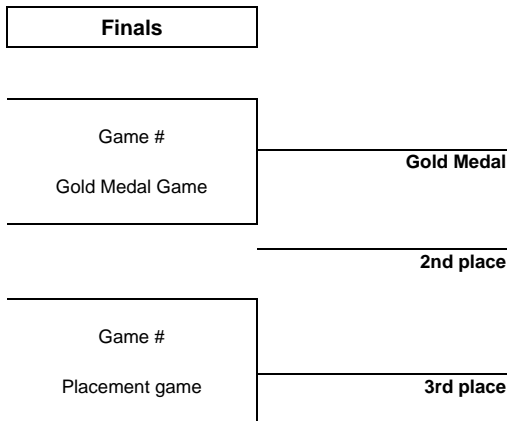

Game	Round	Date	Time	Teams	Results	1	2	3	OT	GWS
39	Round robin	SUN 11 AUG	16:45	CRD - STP	3 - 1	0 - 1	1 - 0	2 - 0		
40	Round robin	SUN 11 AUG	17:00	DNT - WAA	10 - 2	2 - 0	2 - 2	6 - 0		
41		SAT 24 AUG	17:00	DNT - CRD	3 - 7	0 - 0	0 - 3	3 - 4		
42		SAT 7 SEP	16:45	North Island - South Island	5 - 6	1 - 1	3 - 2	1 - 3		

Preliminary Round Standings

Rank	Team	GP	W	OTW	OTL	L	GDF	GF:GA	PTS
1	DNT	16	8	4	0	4	+21	87:66	32
2	CRD	16	9	2	1	4	+30	93:63	32
3	BSW	16	8	1	4	3	+33	110:77	30
4	STP	16	6	1	3	6	-1	85:86	23
5	WAA	16	1	0	0	15	-83	48:131	3

Finals

NOTE
Rank during the preliminary round is based on points. For tie-break rules see 'Competition Format and Rules'.

LEGEND					
1	1st period	2	2nd period	3	3rd period
GA	Goals against	GDF	Goal difference	L	Losses
GF	Goals for	GP	Games played	GWS	Game winning shots
OTL	Overtime loss	OTW	Overtime win	PTS	Points
		W	Wins