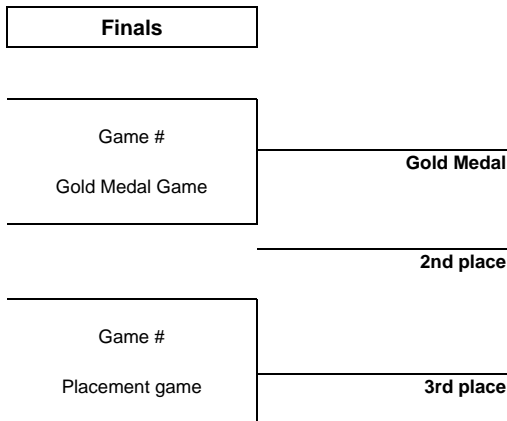

Game	Round	Date	Time	Teams	Results	1	2	3	OT	GWS
39	Round robin	SUN 26 AUG	16:50	WAA - BSW	3 - 6	1 - 3	2 - 2	0 - 1		
40	Round robin	MON 27 AUG	16:35	WAA - BSW	6 - 4	1 - 2	3 - 1	2 - 1		
41		SAT 8 SEP	18:50	STP - CRD	5 - 6	2 - 3	1 - 0	2 - 2	0 - 0	0 - 1
42		SAT 22 SEP	16:35	South Island - North Island	5 - 3	0 - 0	0 - 0	5 - 3		

Preliminary Round Standings

Rank	Team	GP	W	OTW	OTL	L	GDF	GF:GA	PTS
1	STP	16	10	1	0	5	+20	81:61	32
2	CRD	16	7	3	2	4	+12	80:68	29
3	DNT	16	8	1	2	5	+12	77:65	28
4	WAA	16	5	2	1	8	-7	74:81	20
5	BSW	16	3	0	2	11	-37	45:82	11

Finals

NOTE
Rank during the preliminary round is based on points. For tie-break rules see 'Competition Format and Rules'.

LEGEND

1 1st period	2 2nd period	3 3rd period	GA Goals against	GDF Goal difference
GF Goals for	GP Games played	GWS Game winning shots	L Losses	OT Overtime
OTL Overtime loss	OTW Overtime win	PTS Points	W Wins