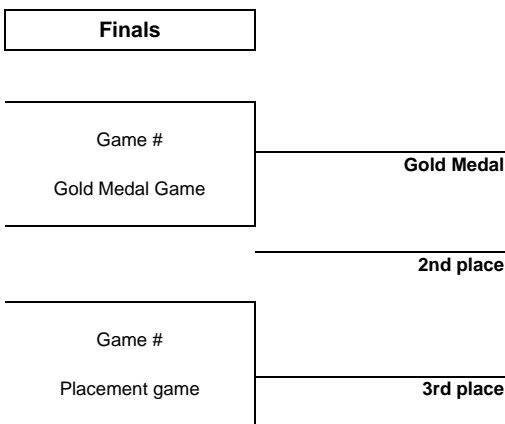

Game	Round	Date	Time	Teams	Results	1	2	3	OT	GWS
41		SAT 5 SEP	16:30	CRD - STP	5 - 4	0 - 1	4 - 2	1 - 1		
42		SAT 19 SEP	16:45	North Island - South Island	6 - 5	0 - 0	0 - 0	6 - 5		

Preliminary Round Standings

Rank	Team	GP	W	T	L	GDF	GF:GA	PTS
1	CRD	16	14	0	2	+98	133:35	28
2	STP	16	12	2	2	+61	98:37	26
3	BSW	16	7	2	7	+1	71:70	16
4	WAA	16	3	2	11	-59	40:99	8
5	DNT	16	1	0	15	-101	42:143	2

Finals

NOTE

Rank during the preliminary round is based on points. For tie-break rules see 'Competition Format and Rules'.

LEGEND

1	1st period	2	2nd period	3	3rd period	GA	Goals against	GDF	Goal difference
GF	Goals for	GP	Games played	GWS	Game winning shots	L	Losses	OT	Overtime
T	Ties	PTS	Points	W	Wins