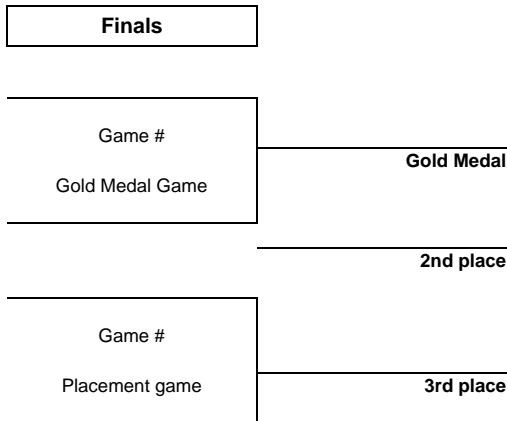

Game	Round	Date	Time	Teams	Results	1	2	3	OT	GWS
40	Round robin	SUN 22 AUG	16:45	CRD - DNT	13 - 7	9 - 2	1 - 2	3 - 3		
41		SAT 4 SEP	16:45	BSW - WAA	3 - 1	0 - 0	1 - 0	2 - 1		
42		SAT 18 SEP	19:00	South Island - North Island	2 - 3	0 - 0	0 - 0	2 - 3		

Preliminary Round Standings

Rank	Team	GP	W	OTW	OTL	L	GDF	GF:GA	PTS
1	BSW	16	10	1	2	3	+26	76 : 50	34
2	WAA	16	7	2	1	6	-3	74 : 77	26
3	CRD	16	8	0	2	6	+17	92 : 75	26
4	DNT	16	3	4	1	8	-13	70 : 83	18
5	STP	16	4	1	2	9	-27	50 : 77	16

Finals

NOTE
Rank during the preliminary round is based on points. For tie-break rules see 'Competition Format and Rules'.

LEGEND

1 1st period	2 2nd period	3 3rd period	GA Goals against	GDF Goal difference
GF Goals for	GP Games played	GWS Game winning shots	L Losses	OT Overtime
OTL Overtime loss	OTW Overtime win	PTS Points	W Wins