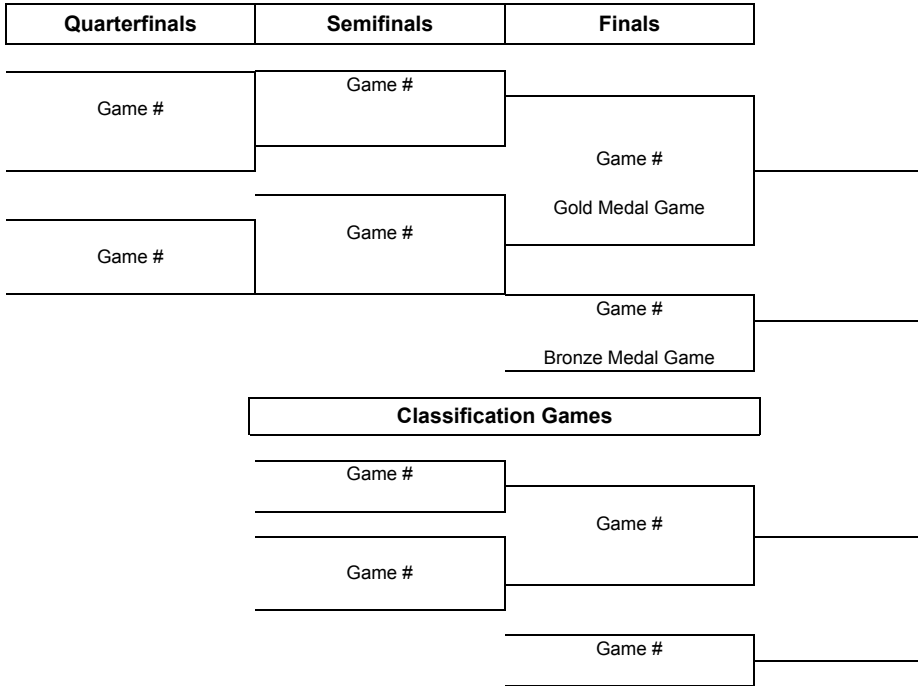

TOURNAMENT PROGRESS

As of MON 1 SEP 2014

Game	Round	Date	Time	Teams	Results	1	2	3	OT	GWS	Venue
41		SUN 24 AUG	17:30	DNT - CRD	3 - 4	2 - 0	0 - 4	1 - 0			Ice Stadium
42		SAT 30 AUG	16:35	CRD - DNT	14 - 6	5 - 2	2 - 2	7 - 2			Alpine Ice Sports Centre
43		SUN 31 AUG	16:35	CRD - DNT							Alpine Ice Sports Centre

LEGEND					
1	1st period	2	2nd period	3	3rd period
Cx-y	Classification Game	GMG	Gold Medal Game	GWS	Game Winning Shot
QF	Quarterfinals	SF	Semifinals	BMG	Bronze Medal Game
				OT	Overtime