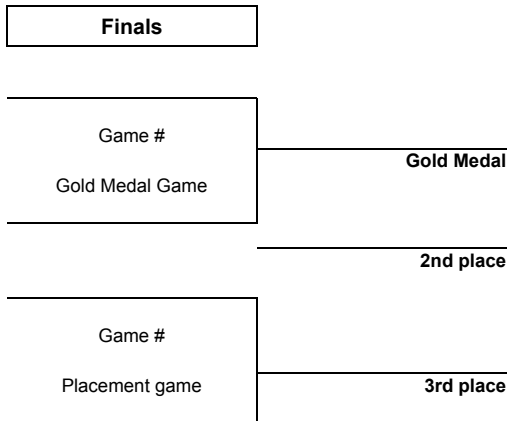

ICE HOCKEY
NEW ZEALAND ICE HOCKEY LEAGUE
PLAY-OFFS

Game	Round	Date	Time	Teams	Results	1	2	3	OT	GWS
40	Round robin	SUN 17 AUG	16:45	WAA - DNT	5 - 0	1 - 0	1 - 0	3 - 0		
41		SUN 24 AUG	17:30	DNT - CRD	3 - 4	2 - 0	0 - 4	1 - 0		
42		SAT 30 AUG	16:35	CRD - DNT	14 - 6	5 - 2	2 - 2	7 - 2		
43		SUN 31 AUG	16:35	CRD - DNT						

Preliminary Round Standings

Rank	Team	GP	W	OTW	OTL	L	GDF	GF:GA	PTS
1	CRD	16	12	0	1	3	+21	79:58	37
2	DNT	16	10	0	1	5	+5	72:67	31
3	STP	16	6	1	2	7	-3	71:74	22
4	BSW	16	5	2	2	7	+1	71:70	21
5	WAA	16	1	3	0	12	-24	62:86	9

Finals

NOTE
Rank during the preliminary round is based on points. For tie-break rules see 'Competition Format and Rules'.

LEGEND					
1	1st period	2	2nd period	3	3rd period
GA	Goals against	GDF	Goal difference	L	Losses
GF	Goals for	GP	Games played	GWS	Game winning shots
OTL	Overtime loss	OTW	Overtime win	PTS	Points
				W	Wins