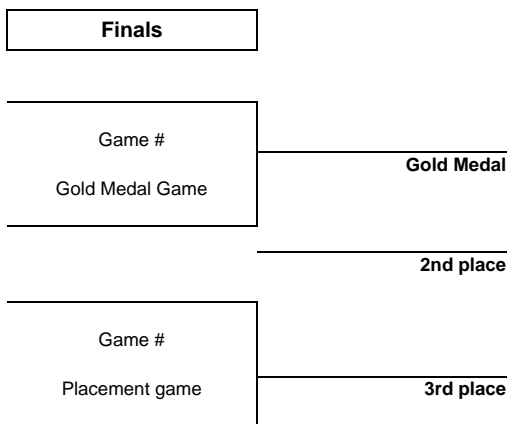

Game	Round	Date	Time	Teams	Results	1	2	3	OT	GWS
41		SUN 4 SEP	16:45	BSW - STP	5 - 3	1 - 1	0 - 0	4 - 2		
42		SUN 18 SEP	16:45	North Island - South Island	8 - 6	0 - 0	0 - 0	8 - 6		

Preliminary Round Standings

Rank	Team	GP	W	OTW	OTL	L	GDF	GF:GA	PTS
1	BSW	16	12	0	1	3	+50	94 : 44	37
2	STP	16	11	0	0	5	+24	87 : 63	33
3	CRD	16	10	1	1	4	+15	77 : 62	33
4	DNT	16	3	2	0	11	-30	78 : 108	13
5	WAA	16	1	0	1	14	-59	51 : 110	4

Finals

NOTE
Rank during the preliminary round is based on points. For tie-break rules see 'Competition Format and Rules'.

LEGEND					
1	1st period	2	2nd period	3	3rd period
GA	Goals against	GDF	Goal difference	L	Losses
GF	Goals for	GP	Games played	GWS	Game winning shots
OTL	Overtime loss	OTW	Overtime win	PTS	Points
		W	Wins