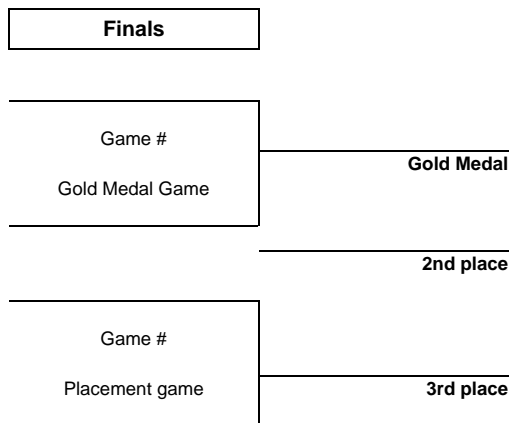

Game	Round	Date	Time	Teams	Results	1	2	3	OT	GWS
33	Round robin	FRI 29 JUL	18:50	STP - BSW	4 - 3	1 - 0	1 - 1	2 - 2		
34	Round robin	SAT 30 JUL	18:50	STP - BSW	2 - 3	0 - 1	0 - 1	2 - 1		
35	Round robin	SAT 30 JUL	18:00	DNT - CRD	5 - 7	0 - 3	1 - 1	4 - 3		
36	Round robin	SUN 31 JUL	16:00	DNT - CRD	4 - 7	3 - 0	1 - 3	0 - 4		
37	Round robin	SAT 6 AUG	16:35	CRD - BSW	13 - 4	2 - 0	4 - 1	7 - 3		
38	Round robin	SUN 7 AUG	16:35	CRD - BSW	6 - 1	0 - 0	2 - 1	4 - 0		
39	Round robin	SAT 6 AUG	16:30	WAA - STP	6 - 3	2 - 0	2 - 2	2 - 1		
40	Round robin	SUN 7 AUG	16:30	WAA - STP	5 - 3	2 - 0	0 - 0	3 - 3		
41		SAT 20 AUG	16:30	CRD - STP						
42		FRI 26 AUG	19:00	STP - CRD						
43		SAT 27 AUG	19:00	STP - CRD						
44		SAT 3 SEP	16:30	North Island - South Island						

Preliminary Round Standings

Rank	Team	GP	W	OTW	OTL	L	GDF	GF:GA	PTS
1	STP	16	12	0	1	3	+41	78:37	37
2	CRD	16	9	1	1	5	+6	85:79	30
3	WAA	16	8	1	1	6	+13	79:66	27
4	BSW	16	6	1	0	9	-10	63:73	20
5	DNT	16	2	0	0	14	-50	44:94	6

Finals

NOTE
Rank during the preliminary round is based on points. For tie-break rules see 'Competition Format and Rules'.

LEGEND	
1 1st period	2 2nd period
3 3rd period	GA Goals against
GF Goals for	GP Games played
GWS Game winning shots	L Losses
OTL Overtime loss	OTW Overtime win
PTS Points	W Wins
	GDF Goal difference
	OT Overtime