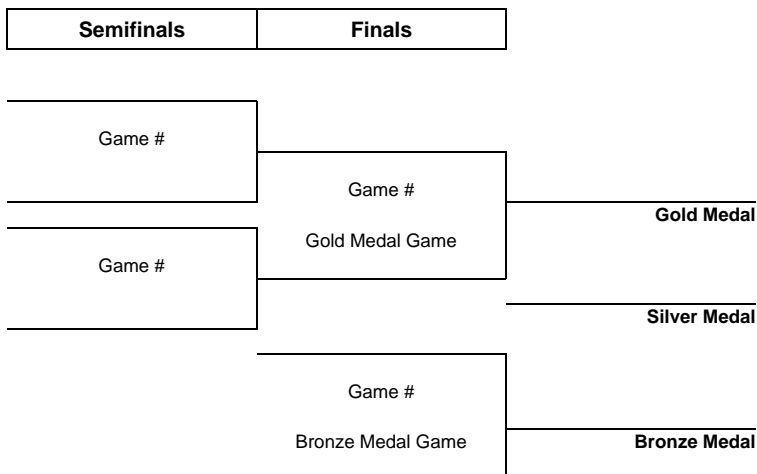

Game	Round	Date	Time	Teams	Results	1	2	3	PSS
39	Round robin	SUN 6 AUG	16:45	CRD - STP	3 - 11	0 - 3	3 - 4	0 - 4	
40	Round robin	SUN 6 AUG	16:55	BSW - WAA	5 - 4	1 - 2	0 - 1	3 - 1	
41		SAT 19 AUG	16:30	WAA - STP					
42		FRI 25 AUG	18:50	STP - WAA					
43		SAT 26 AUG	18:50	STP - WAA					

Preliminary Round Standings

Rank	Team	GP	W	PSSW	PSSL	L	GDF	GF:GA	PTS
1	STP	16	13	0	0	3	+46	88 : 42	39
2	WAA	16	10	0	2	4	+59	107 : 48	32
3	DNT	16	6	3	0	7	+13	73 : 60	24
4	BSW	16	4	1	2	9	-42	53 : 95	16
5	CRD	16	2	1	1	12	-76	51 : 127	9

NOTE
Rank during the preliminary round is based on points. For tie-break rules see 'Competition Format and Rules'.

LEGEND

1 1st period	2 2nd period	3 3rd period	GA Goals against	GDF Goal difference
GF Goals for	GP Games played	PSS Penalty shot shootout	L Losses	OT Overtime
PSSL Penalty shot shootout loss	PSSW Penalty shot shootout win	PTS Points	W Wins